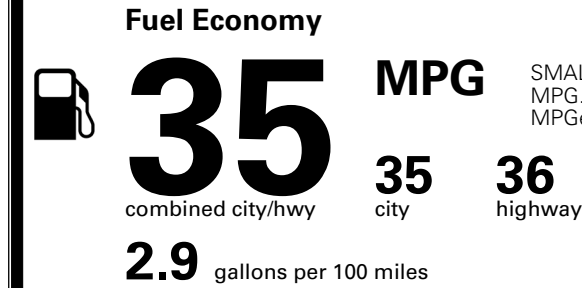

\$495.00
 \$1,000.00

\$375.00
 \$45.00

MSRP INCLUDING OPTIONS

\$ 35,705.00

INLAND FREIGHT AND HANDLING

\$ 1,495.00

TOTAL MANUFACTURER'S SUGGESTED RETAIL PRICE ▶

\$ 37,200.00

TOTAL ADDITIONAL WEIGHT: 2.0

EPA DOT Fuel Economy and Environment

Gasoline Vehicle

SMALL SUVs range from 14 to 138 MPG. The best vehicle rates 146 MPGe.

You save \$1,500
 in fuel costs over 5 years compared to the average new vehicle.