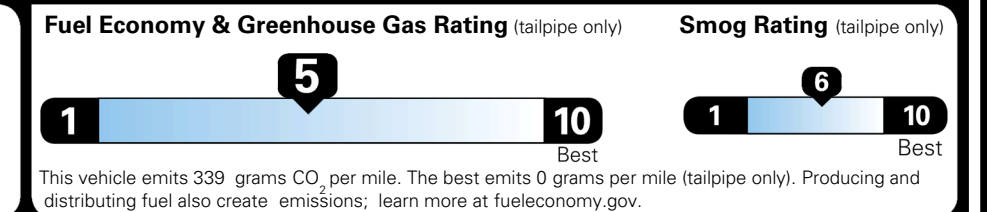

TOTAL ADDITIONAL WEIGHT: 1.2

EPA DOT Fuel Economy and Environment

Gasoline Vehicle

You spend \$1,000 more in fuel costs over 5 years compared to the average new vehicle.

Annual fuel cost \$1,900

Actual results will vary for many reasons, including driving conditions and how you drive and maintain your vehicle. The average new vehicle gets 29 MPG and costs \$8,500 to fuel over 5 years. Cost estimates are based on 15,000 miles per year at \$ 3.30 per gallon. MPGe is miles per gasoline gallon equivalent. Vehicle emissions are a significant cause of climate change and smog.