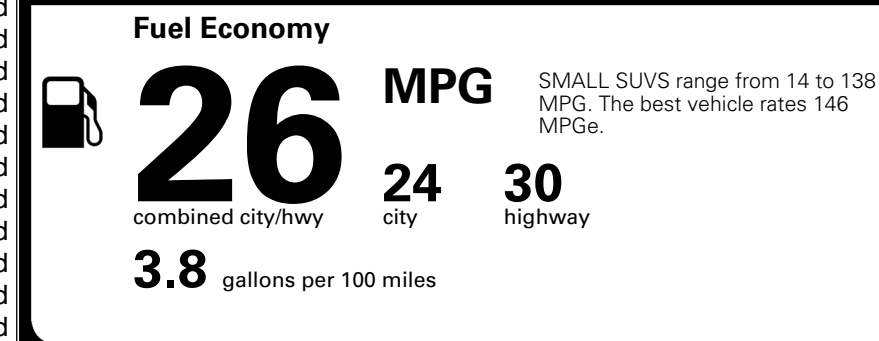

TOTAL ADDITIONAL WEIGHT: 1.2

EPA DOT Fuel Economy and Environment

Gasoline Vehicle

You spend \$1,000 more in fuel costs over 5 years compared to the average new vehicle.

Annual fuel cost \$1,900

Actual results will vary for many reasons, including driving conditions and how you drive and maintain your vehicle. The average new vehicle gets 29 MPG and costs \$8,500 to fuel over 5 years. Cost estimates are based on 15,000 miles per year at \$ 3.30 per gallon. MPGe is miles per gasoline gallon equivalent. Vehicle emissions are a significant cause of climate change and smog.