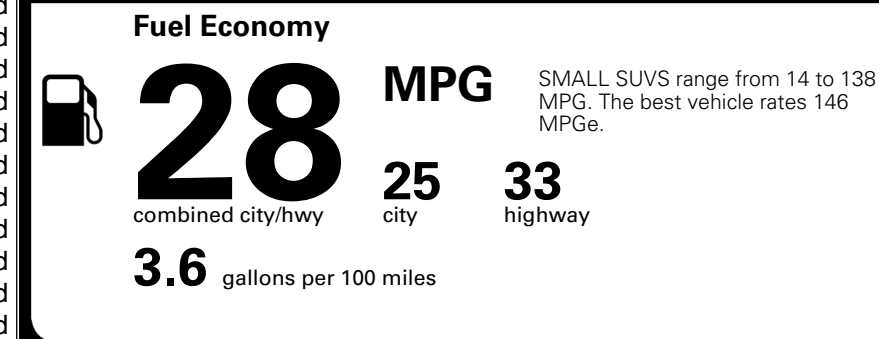

TOTAL ADDITIONAL WEIGHT: 1.2

EPA DOT Fuel Economy and Environment

Gasoline Vehicle

You spend \$250 more in fuel costs over 5 years compared to the average new vehicle.

Annual fuel cost \$1,750

Actual results will vary for many reasons, including driving conditions and how you drive and maintain your vehicle. The average new vehicle gets 29 MPG and costs \$8,500 to fuel over 5 years. Cost estimates are based on 15,000 miles per year at \$ 3.30 per gallon. MPGe is miles per gasoline gallon equivalent. Vehicle emissions are a significant cause of climate change and smog.