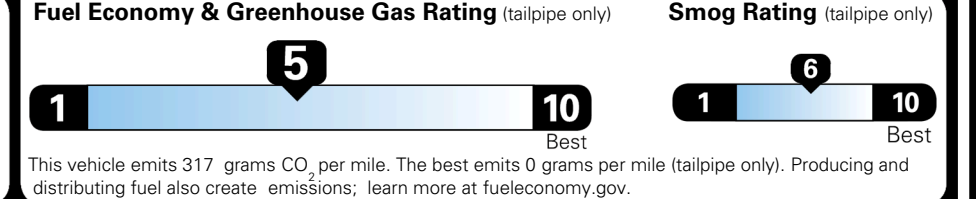

TOTAL ADDITIONAL WEIGHT: 1.2

EPA DOT Fuel Economy and Environment

Gasoline Vehicle

You spend \$250 more in fuel costs over 5 years compared to the average new vehicle.

Annual fuel cost \$1,750

Actual results will vary for many reasons, including driving conditions and how you drive and maintain your vehicle. The average new vehicle gets 29 MPG and costs \$8,500 to fuel over 5 years. Cost estimates are based on 15,000 miles per year at \$ 3.30 per gallon. MPGe is miles per gasoline gallon equivalent. Vehicle emissions are a significant cause of climate change and smog.