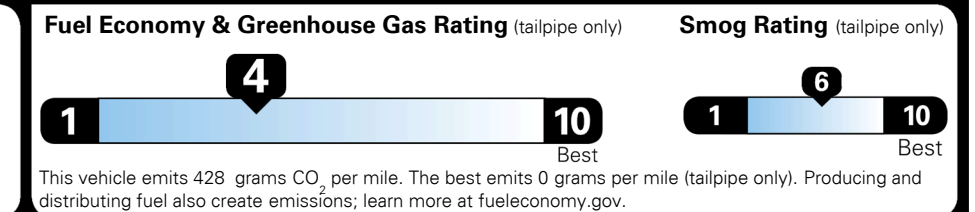

EPA DOT Fuel Economy and Environment

Gasoline Vehicle

You spend \$3,250 more in fuel costs over 5 years compared to the average new vehicle.

Annual fuel cost \$2,350

Actual results will vary for many reasons, including driving conditions and how you drive and maintain your vehicle. The average new vehicle gets 29 MPG and costs \$8,500 to fuel over 5 years. Cost estimates are based on 15,000 miles per year at \$ 3.30 per gallon. MPGe is miles per gasoline gallon equivalent. Vehicle emissions are a significant cause of climate change and smog.