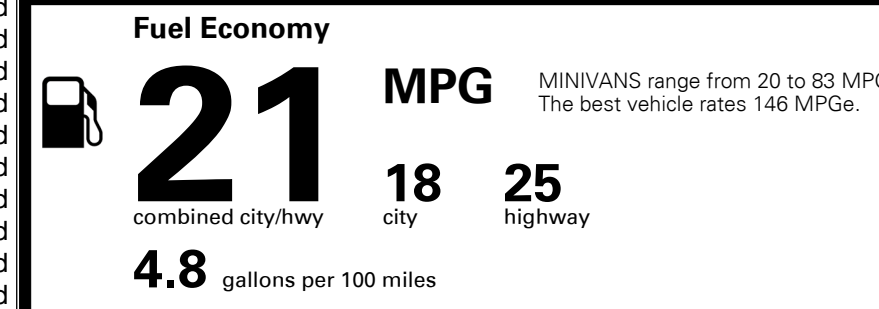

EPA DOT Fuel Economy and Environment

Gasoline Vehicle

You spend \$3,250 more in fuel costs over 5 years compared to the average new vehicle.

Annual fuel cost \$2,350

Actual results will vary for many reasons, including driving conditions and how you drive and maintain your vehicle. The average new vehicle gets 29 MPG and costs \$8,500 to fuel over 5 years. Cost estimates are based on 15,000 miles per year at \$ 3.30 per gallon. MPGe is miles per gasoline gallon equivalent. Vehicle emissions are a significant cause of climate change and smog.