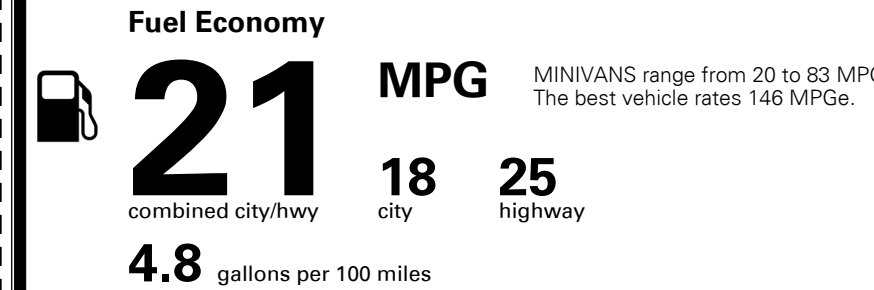

TOTAL ADDITIONAL WEIGHT: 10.1

EPA DOT Fuel Economy and Environment

Gasoline Vehicle

You spend \$3,250 more in fuel costs over 5 years compared to the average new vehicle.

Annual fuel cost \$2,350

Actual results will vary for many reasons, including driving conditions and how you drive and maintain your vehicle. The average new vehicle gets 29 MPG and costs \$8,500 to fuel over 5 years. Cost estimates are based on 15,000 miles per year at \$ 3.30 per gallon. MPGe is miles per gasoline gallon equivalent. Vehicle emissions are a significant cause of climate change and smog.