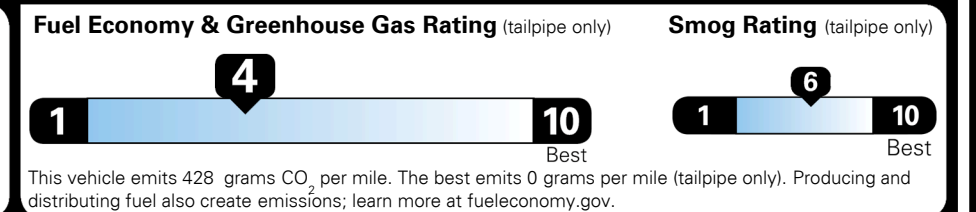

TOTAL ADDITIONAL WEIGHT: 10.1

EPA DOT Fuel Economy and Environment

Gasoline Vehicle

You spend \$3,250 more in fuel costs over 5 years compared to the average new vehicle.

Annual fuel cost \$2,350

Actual results will vary for many reasons, including driving conditions and how you drive and maintain your vehicle. The average new vehicle gets 29 MPG and costs \$8,500 to fuel over 5 years. Cost estimates are based on 15,000 miles per year at \$ 3.30 per gallon. MPGe is miles per gasoline gallon equivalent. Vehicle emissions are a significant cause of climate change and smog.