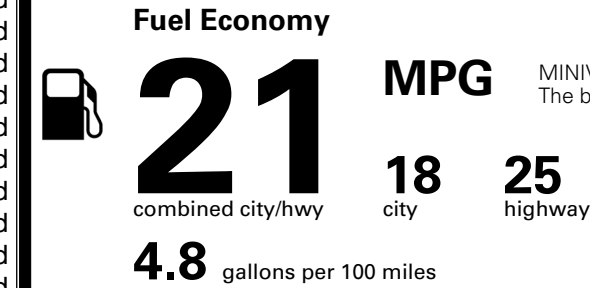

INLAND FREIGHT AND HANDLING \$ 1,545.00

TOTAL MANUFACTURER'S SUGGESTED RETAIL PRICE ▶ \$ 49,975.00

TOTAL ADDITIONAL WEIGHT: 2.2

EPA DOT Fuel Economy and Environment

Gasoline Vehicle

You spend \$3,250 more in fuel costs over 5 years compared to the average new vehicle.