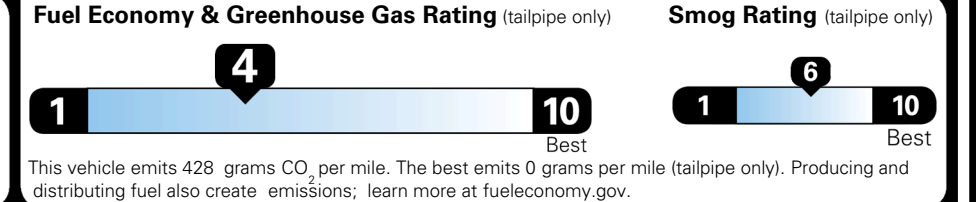

Gasoline Vehicle

You spend $3,250 more in fuel costs over 5 years compared to the average new vehicle.

Annual fuel cost $2,350