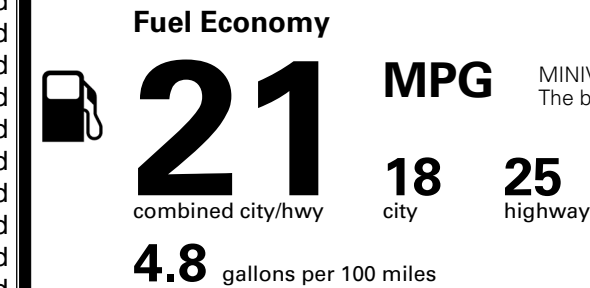

INLAND FREIGHT AND HANDLING \$ 1,545.00

TOTAL MANUFACTURER'S SUGGESTED RETAIL PRICE ▶ \$ 49,975.00

TOTAL ADDITIONAL WEIGHT: 2.2

*Additional terms and conditions apply.
 **Kia Connect may be currently unavailable for some Model Year 2022 and newer vehicles sold or purchased in Massachusetts; please see owners.kia.com for more information.
 NOTE: When you purchase this vehicle, Kia America, Inc. collects personal information you provide to the dealership. For information on our collection and use of personal information and your rights, please see our Privacy Policy on www.kia.com.

EPA DOT Fuel Economy and Environment

Gasoline Vehicle

You spend \$3,250 more in fuel costs over 5 years compared to the average new vehicle.

Annual fuel cost \$2,350

Actual results will vary for many reasons, including driving conditions and how you drive and maintain your vehicle. The average new vehicle gets 29 MPG and costs \$8,500 to fuel over 5 years. Cost estimates are based on 15,000 miles per year at \$ 3.30 per gallon. MPGe is miles per gasoline gallon equivalent. Vehicle emissions are a significant cause of climate change and smog.