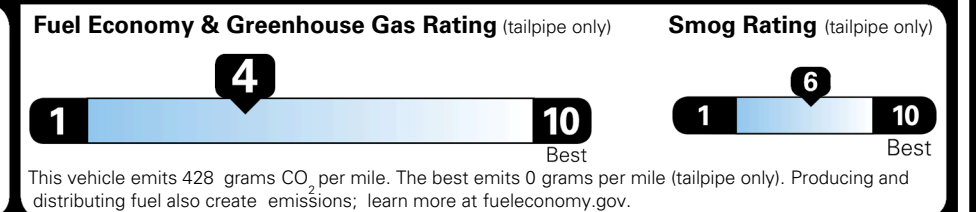

INLAND FREIGHT AND HANDLING \$ 1,545.00

TOTAL MANUFACTURER'S SUGGESTED RETAIL PRICE ▶ \$ 49,975.00

TOTAL ADDITIONAL WEIGHT: 2.2

*Additional terms and conditions apply.
 **Kia Connect may be currently unavailable for some Model Year 2022 and newer vehicles sold or purchased in Massachusetts; please see owners.kia.com for more information.
 NOTE: When you purchase this vehicle, Kia America, Inc. collects personal information you provide to the dealership. For information on our collection and use of personal information and your rights, please see our Privacy Policy on www.kia.com.

EPA DOT Fuel Economy and Environment

Gasoline Vehicle

You spend \$3,250 more in fuel costs over 5 years compared to the average new vehicle.

Annual fuel cost \$2,350

Actual results will vary for many reasons, including driving conditions and how you drive and maintain your vehicle. The average new vehicle gets 29 MPG and costs \$8,500 to fuel over 5 years. Cost estimates are based on 15,000 miles per year at \$ 3.30 per gallon. MPGe is miles per gasoline gallon equivalent. Vehicle emissions are a significant cause of climate change and smog.