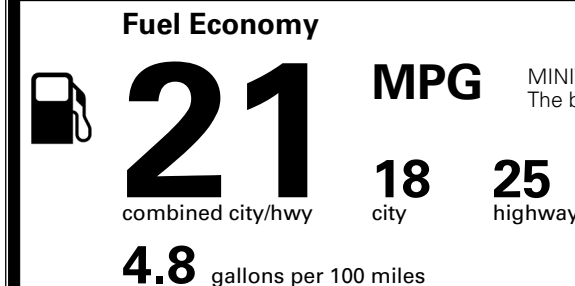

INLAND FREIGHT AND HANDLING \$ 1,545.00

TOTAL MANUFACTURER'S SUGGESTED RETAIL PRICE ▶ \$ 49,975.00

TOTAL ADDITIONAL WEIGHT: 2.2

EPA DOT Fuel Economy and Environment

Gasoline Vehicle

You spend \$3,250 more in fuel costs over 5 years compared to the average new vehicle.