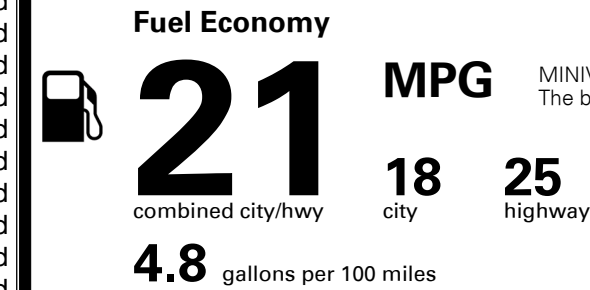

TOTAL MANUFACTURER'S SUGGESTED RETAIL PRICE ▶

\$ 53,285.00

TOTAL ADDITIONAL WEIGHT: 15.9

*Additional terms and conditions apply.
 **Kia Connect may be currently unavailable for some Model Year 2022 and newer vehicles sold or purchased in Massachusetts; please see owners.kia.com for more information.
 NOTE: When you purchase this vehicle, Kia America, Inc. collects personal information you provide to the dealership. For information on our collection and use of personal information and your rights, please see our Privacy Policy on www.kia.com.

EPA DOT Fuel Economy and Environment

Gasoline Vehicle

You spend
\$3,250
 more in fuel costs
 over 5 years
 compared to the
 average new vehicle.

Annual fuel cost
\$2,350

Actual results will vary for many reasons, including driving conditions and how you drive and maintain your vehicle. The average new vehicle gets 29 MPG and costs \$8,500 to fuel over 5 years. Cost estimates are based on 15,000 miles per year at \$ 3.30 per gallon. MPGe is miles per gasoline gallon equivalent. Vehicle emissions are a significant cause of climate change and smog.