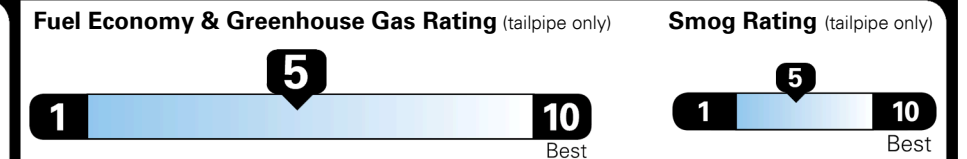

EPA DOT Fuel Economy and Environment

Gasoline Vehicle

You spend \$1,500 more in fuel costs over 5 years compared to the average new vehicle.

Annual fuel cost \$1,600

This vehicle emits 407 grams CO₂ per mile. The best emits 0 grams per mile (tailpipe only). Producing and distributing fuel also create emissions; learn more at fueleconomy.gov.