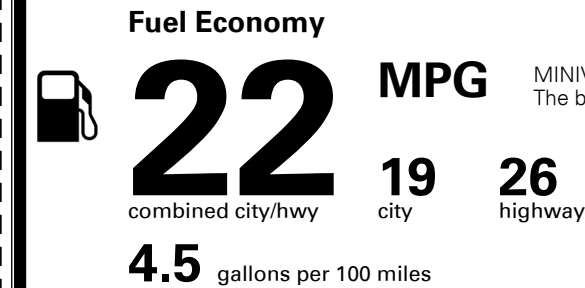

EPA DOT Fuel Economy and Environment

Gasoline Vehicle