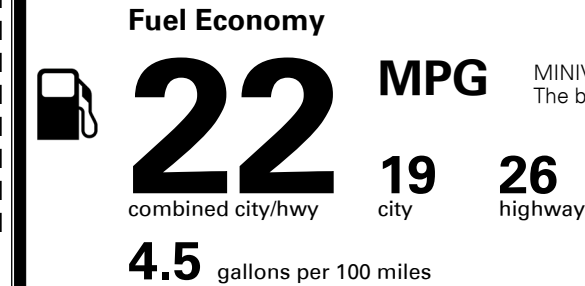

\$495.00
 \$225.00
 \$55.00

MSRP INCLUDING OPTIONS

\$ 46,975.00

INLAND FREIGHT AND HANDLING

\$ 1,365.00

TOTAL MANUFACTURER'S SUGGESTED RETAIL PRICE ▶

\$ 48,340.00

TOTAL ADDITIONAL WEIGHT: 11.9

EPA DOT Fuel Economy and Environment

Gasoline Vehicle

MINIVANS range from 20 to 48 MPG.
 The best vehicle rates 132 MPGe.

You spend \$2,000 more in fuel costs over 5 years
 compared to the average new vehicle.