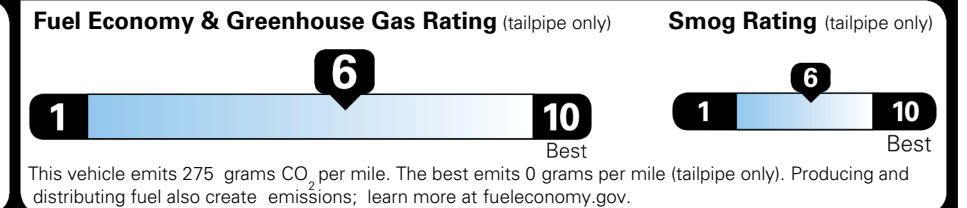

INLAND FREIGHT AND HANDLING \$ 1,545.00

TOTAL MANUFACTURER'S SUGGESTED RETAIL PRICE ▶ \$ 43,895.00

TOTAL ADDITIONAL WEIGHT: 1.9

*Additional terms and conditions apply.
 **Kia Connect may be currently unavailable for some Model Year 2022 and newer vehicles sold or purchased in Massachusetts; please see owners.kia.com for more information.
 NOTE: When you purchase this vehicle, Kia America, Inc. collects personal information you provide to the dealership. For information on our collection and use of personal information and your rights, please see our Privacy Policy on www.kia.com.

EPA DOT Fuel Economy and Environment

Gasoline Vehicle

You save \$750
 in fuel costs over 5 years compared to the average new vehicle.

Annual fuel cost **\$1,550**

Actual results will vary for many reasons, including driving conditions and how you drive and maintain your vehicle. The average new vehicle gets 29 MPG and costs \$8,500 to fuel over 5 years. Cost estimates are based on 15,000 miles per year at \$ 3.30 per gallon. MPGe is miles per gasoline gallon equivalent. Vehicle emissions are a significant cause of climate change and smog.