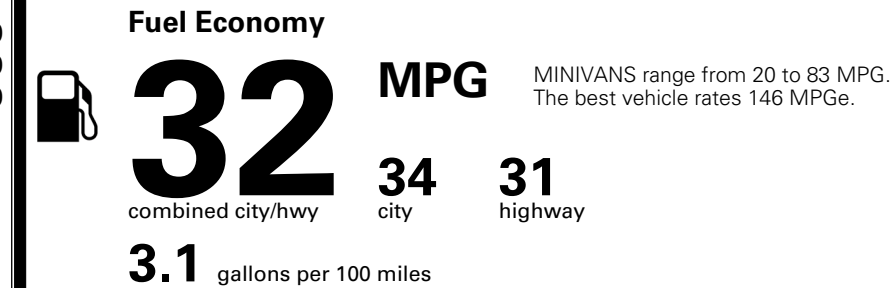

INLAND FREIGHT AND HANDLING \$ 1,545.00

TOTAL MANUFACTURER'S SUGGESTED RETAIL PRICE ▶ \$ 43,895.00

TOTAL ADDITIONAL WEIGHT: 1.9

*Additional terms and conditions apply.
 **Kia Connect may be currently unavailable for some Model Year 2022 and newer vehicles sold or purchased in Massachusetts; please see owners.kia.com for more information.
 NOTE: When you purchase this vehicle, Kia America, Inc. collects personal information you provide to the dealership. For information on our collection and use of personal information and your rights, please see our Privacy Policy on www.kia.com.

EPA DOT Fuel Economy and Environment

Gasoline Vehicle

You save \$750
 in fuel costs over 5 years compared to the average new vehicle.

Annual fuel cost **\$1,550**

Actual results will vary for many reasons, including driving conditions and how you drive and maintain your vehicle. The average new vehicle gets 29 MPG and costs \$8,500 to fuel over 5 years. Cost estimates are based on 15,000 miles per year at \$ 3.30 per gallon. MPGe is miles per gasoline gallon equivalent. Vehicle emissions are a significant cause of climate change and smog.