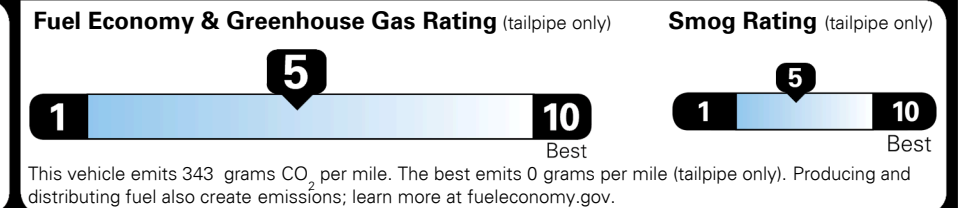

Actual results will vary for many reasons, including driving conditions and how you drive and maintain your vehicle. The average new vehicle gets 28 MPG and costs $9,750 to fuel over 5 years. Cost estimates are based on 15,000 miles per year at $ 3.60 per gallon. MPGe is miles per gasoline gallon equivalent. Vehicle emissions are a significant cause of climate change and smog.

fueleconomy.gov

Calculate personalized estimates and compare vehicles

GOVERNMENT 5-STAR SAFETY RATINGS

Overall Vehicle Score	Not Rated	
Based on the combined rating of frontal, side and rollover. Should ONLY be compared to other vehicles of similar size and weight.		
Frontal	Driver	Not Rated
Crash	Passenger	Not Rated
Based on the risk of injury in a frontal impact. Should ONLY be compared to other vehicles of similar size and weight.		
Side	Front seat	Not Rated
Crash	Rear seat	Not Rated
Star ratings based on the risk of injury in a side impact.		
Rollover	★★★★	
Star ratings based on the risk of rollover in a single-vehicle crash.		

Star ratings range from 1 to 5 stars (★★★★★) with 5 being the highest.
Source: National Highway Traffic Safety Administration (NHTSA).
www.safercar.gov or 1-888-327-4236

Manufacturer's suggested retail price includes Manufacturer's recommended pre-delivery service. License and title fees, state and local taxes and other dealer installed options and accessories are not included in the manufacturer's suggested retail price.

PARTS CONTENT INFORMATION

FOR VEHICLES IN THIS CAR LINE U.S./CANADIAN PARTS CONTENT: 4 %

MAJOR SOURCES OF FOREIGN PARTS: KOREA: 85%

NOTE: PARTS CONTENT DOES NOT INCLUDE FINAL ASSEMBLY, DISTRIBUTION, OR OTHER NON-PARTS COSTS.

FOR THIS VEHICLE FINAL ASSEMBLY POINT: GWANGJU, KOREA

COUNTRY OF ORIGIN

ENGINE: KOREA
TRANSMISSION: KOREA