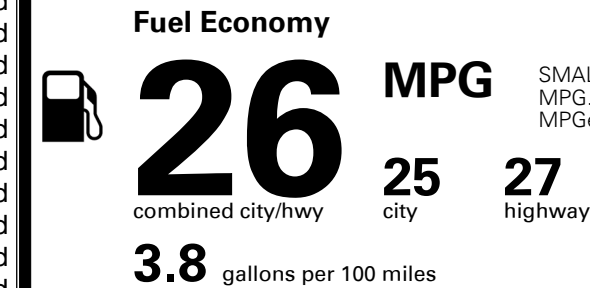

\$ 31,490.00

INLAND FREIGHT AND HANDLING

\$ 1,325.00

TOTAL MANUFACTURER'S SUGGESTED RETAIL PRICE ▶

\$ 32,815.00

*Additional terms and conditions apply.

**Kia Connect may be currently unavailable for Model Year 2022 and newer vehicles sold or purchased in Massachusetts; please see owners.kia.com for updates on availability.

TOTAL ADDITIONAL WEIGHT: 1.5

EPA DOT Fuel Economy and Environment

Gasoline Vehicle

SMALL SUVs range from 14 to 123 MPG. The best vehicle rates 140 MPGe.

You spend \$750 more in fuel costs over 5 years compared to the average new vehicle.