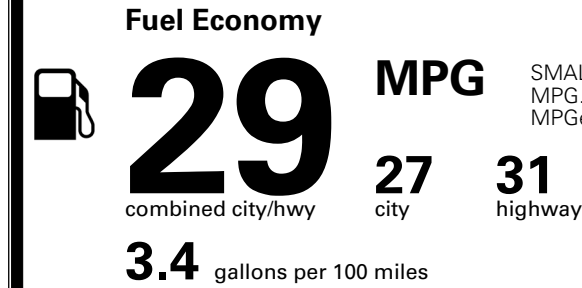

\$ 1,495.00

TOTAL MANUFACTURER'S SUGGESTED RETAIL PRICE ▶

\$ 31,540.00

TOTAL ADDITIONAL WEIGHT: 11.1

EPA DOT Fuel Economy and Environment

Gasoline Vehicle

SMALL SUVs range from 14 to 125 MPG. The best vehicle rates 146 MPGe.

You save \$0
 in fuel costs over 5 years compared to the average new vehicle.

Annual fuel cost
\$1,700

Fuel Economy & Greenhouse Gas Rating (tailpipe only) Smog Rating (tailpipe only)

This vehicle emits 309 grams CO₂ per mile. The best emits 0 grams per mile (tailpipe only). Producing and distributing fuel also create emissions; learn more at fueleconomy.gov.