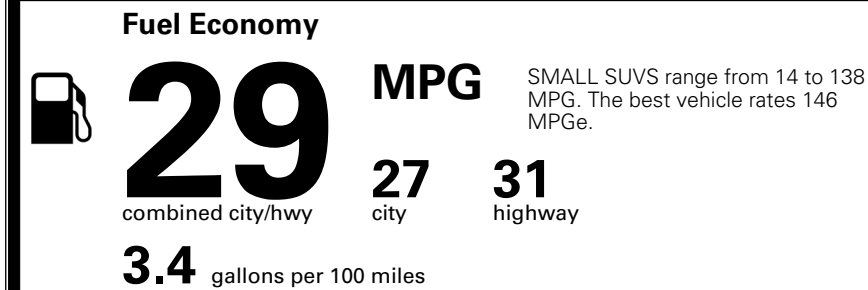

EPA DOT Fuel Economy and Environment

Gasoline Vehicle

You save \$0
 in fuel costs over 5 years compared to the average new vehicle.

Annual fuel cost \$1,700

Actual results will vary for many reasons, including driving conditions and how you drive and maintain your vehicle. The average new vehicle gets 29 MPG and costs \$8,500 to fuel over 5 years. Cost estimates are based on 15,000 miles per year at \$ 3.30 per gallon. MPGe is miles per gasoline gallon equivalent. Vehicle emissions are a significant cause of climate change and smog.