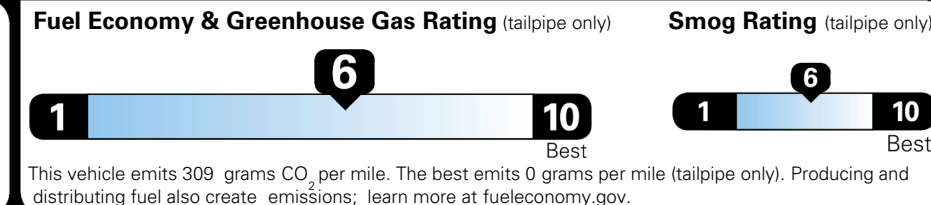

EPA DOT Fuel Economy and Environment

Gasoline Vehicle

You save \$0
 in fuel costs over 5 years compared to the average new vehicle.

Annual fuel cost \$1,700

Actual results will vary for many reasons, including driving conditions and how you drive and maintain your vehicle. The average new vehicle gets 29 MPG and costs \$8,500 to fuel over 5 years. Cost estimates are based on 15,000 miles per year at \$ 3.30 per gallon. MPGe is miles per gasoline gallon equivalent. Vehicle emissions are a significant cause of climate change and smog.