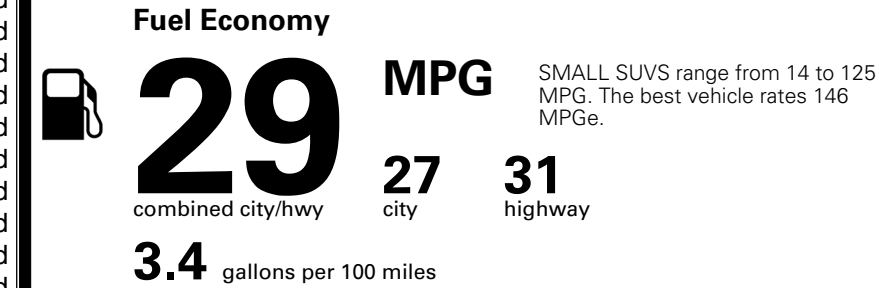

MANUFACTURER'S SUGGESTED RETAIL PRICE ▶

COMPARE EX AWD FEATURES

Added to/in place of standard S AWD features

- Smart Power Liftgate
- 10.25" Instrument Display
- SynTex Seating Material
- Heated Front Seats
- Power Driver's Seat w/ Power Lumbar
- Dual Illuminated Vanity Mirrors
- Wireless Phone Charger
- Cargo Cover
- Parking Distance Warning - Reverse

ADDITIONAL INSTALLED EQUIPMENT:
(In addition to or in place of standard features)
Carpeted Floor Mats
Cargo Net, Floor Style
Auto-Dimming Mirror w/ HomeLink™

$ 28,690.00

Included
Included
Included
Included
Included
Included
Included
Included
Included

$200.00
$60.00
$375.00

MSRP INCLUDING OPTIONS

$ 29,325.00

INLAND FREIGHT AND HANDLING

$ 1,495.00

TOTAL MANUFACTURER'S SUGGESTED RETAIL PRICE ▶

$ 30,820.00

TOTAL ADDITIONAL WEIGHT: 7.2

*Additional terms and conditions apply.
**Kia Connect may be currently unavailable for some Model Year 2022 and newer vehicles sold or purchased in Massachusetts; please see owners.kia.com for more information.
NOTE: When you purchase this vehicle, Kia America, Inc. collects personal information you provide to the dealership. For information on our collection and use of personal information and your rights, please see our Privacy Policy on www.kia.com.

EPA DOT Fuel Economy and Environment

Gasoline Vehicle

You save $0
in fuel costs over 5 years compared to the average new vehicle.

Annual fuel cost $1,700