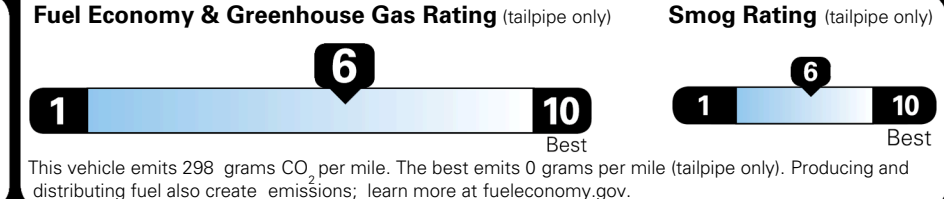

## EPA DOT Fuel Economy and Environment

Gasoline Vehicle

**You save \$250**  
 in fuel costs over 5 years compared to the average new vehicle.

**Annual fuel cost \$1,550**

Actual results will vary for many reasons, including driving conditions and how you drive and maintain your vehicle. The average new vehicle gets 29 MPG and costs \$8,000 to fuel over 5 years. Cost estimates are based on 15,000 miles per year at \$ 3.10 per gallon. MPGe is miles per gasoline gallon equivalent. Vehicle emissions are a significant cause of climate change and smog.