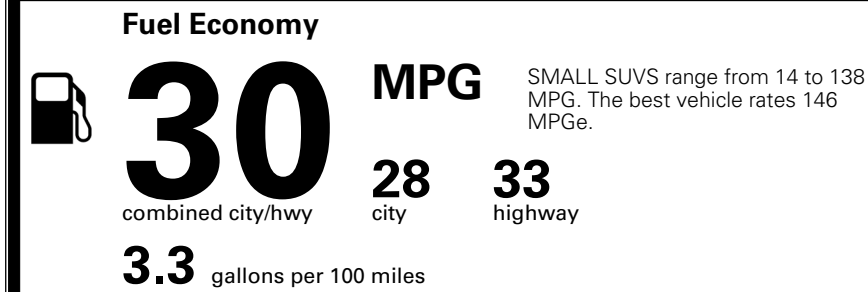

MANUFACTURER'S SUGGESTED RETAIL PRICE ▶

$ 26,390.00

COMPARE S FWD FEATURES

Added to/in place of standard LX FWD features

- 18" Alloy Wheels
- Heated Outside Mirrors
- Gloss Black Exterior Trim Accents
- Automatic Pop-Out Outside Door Handles
- Blind-Spot Collision-Avoidance Assist
- Rear Cross-Traffic Collision-Avoidance Assist
- Safe Exit Warning
- Power Driver's Seat w/ Power Lumbar
- Wireless Phone Charger

Included
Included
Included
Included
Included
Included
Included
Included
Included

ADDITIONAL INSTALLED EQUIPMENT:
(In addition to or in place of standard features)
Frost Blue / Black Roof Paint
Carpeted Floor Mats

$545.00
$200.00

MSRP INCLUDING OPTIONS

$ 27,135.00

INLAND FREIGHT AND HANDLING

$ 1,495.00

TOTAL MANUFACTURER'S SUGGESTED RETAIL PRICE ▶

$ 28,630.00

*Additional terms and conditions apply.
**Kia Connect may be currently unavailable for some Model Year 2022 and newer vehicles sold or purchased in Massachusetts; please see owners.kia.com for more information.
NOTE: When you purchase this vehicle, Kia America, Inc. collects personal information you provide to the dealership. For information on our collection and use of personal information and your rights, please see our Privacy Policy on www.kia.com.

TOTAL ADDITIONAL WEIGHT: 7.2

EPA DOT Fuel Economy and Environment

Gasoline Vehicle

You save $250
in fuel costs over 5 years compared to the average new vehicle.

Annual fuel cost $1,550