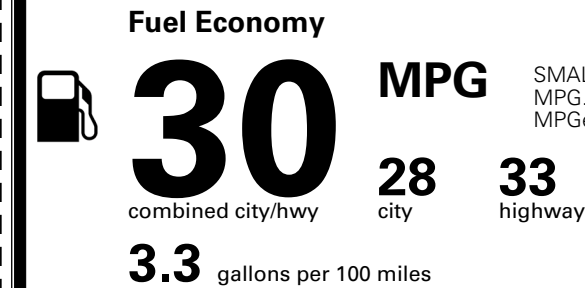

\$ 26,390.00

INLAND FREIGHT AND HANDLING

\$ 1,495.00

TOTAL MANUFACTURER'S SUGGESTED RETAIL PRICE ▶

\$ 27,885.00

*Additional terms and conditions apply.

**Kia Connect may be currently unavailable for some Model Year 2022 and newer vehicles sold or purchased in Massachusetts; please see owners.kia.com for more information.

TOTAL ADDITIONAL WEIGHT:

EPA DOT Fuel Economy and Environment

Gasoline Vehicle

SMALL SUVs range from 14 to 138 MPG. The best vehicle rates 146 MPGe.

You save \$250
 in fuel costs over 5 years compared to the average new vehicle.