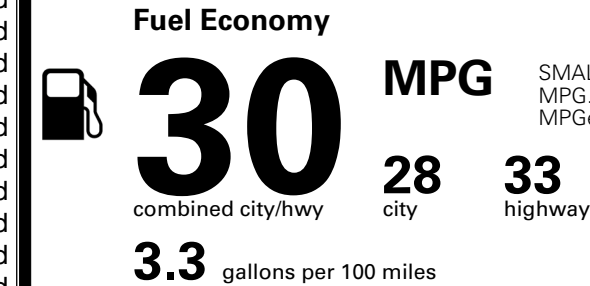

INLAND FREIGHT AND HANDLING

\$ 1,495.00

TOTAL MANUFACTURER'S SUGGESTED RETAIL PRICE ▶

\$ 27,885.00

TOTAL ADDITIONAL WEIGHT:

*Additional terms and conditions apply.

**Kia Connect may be currently unavailable for some Model Year 2022 and newer vehicles sold or purchased in Massachusetts; please see owners.kia.com for more information.

EPA DOT Fuel Economy and Environment

Gasoline Vehicle

SMALL SUVs range from 14 to 138 MPG. The best vehicle rates 146 MPGe.

You save \$250
 in fuel costs over 5 years compared to the average new vehicle.