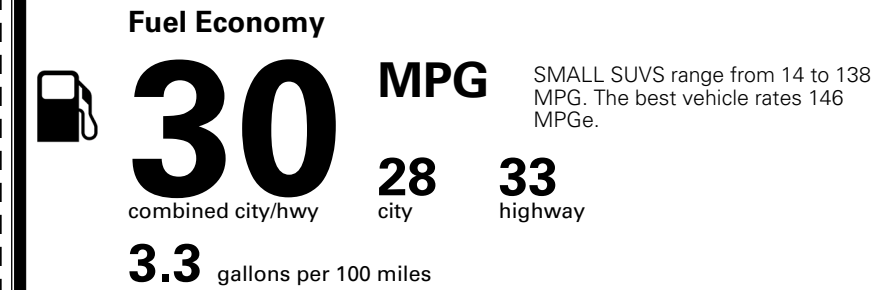

MANUFACTURER'S SUGGESTED RETAIL PRICE ▶

$ 26,390.00

COMPARE S FWD FEATURES

Added to/in place of standard LX FWD features

- 18" Alloy Wheels
- Heated Outside Mirrors
- Gloss Black Exterior Trim Accents
- Automatic Pop-Out Outside Door Handles
- Blind-Spot Collision-Avoidance Assist
- Rear Cross-Traffic Collision-Avoidance Assist
- Safe Exit Warning
- Power Driver's Seat w/ Power Lumbar
- Wireless Phone Charger

Included
Included
Included
Included
Included
Included
Included
Included
Included

ADDITIONAL INSTALLED EQUIPMENT:

(In addition to or in place of standard features)
Carpeted Floor Mats

$200.00

MSRP INCLUDING OPTIONS

$ 26,590.00

INLAND FREIGHT AND HANDLING

$ 1,495.00

TOTAL MANUFACTURER'S SUGGESTED RETAIL PRICE ▶

$ 28,085.00

*Additional terms and conditions apply.

**Kia Connect may be currently unavailable for some Model Year 2022 and newer vehicles sold or purchased in Massachusetts; please see owners.kia.com for more information.

NOTE: When you purchase this vehicle, Kia America, Inc. collects personal information you provide to the dealership. For information on our collection and use of personal information and your rights, please see our Privacy Policy on www.kia.com.

TOTAL ADDITIONAL WEIGHT: 7.2

EPA DOT Fuel Economy and Environment

Gasoline Vehicle

You save $250
in fuel costs over 5 years compared to the average new vehicle.

Annual fuel cost $1,550