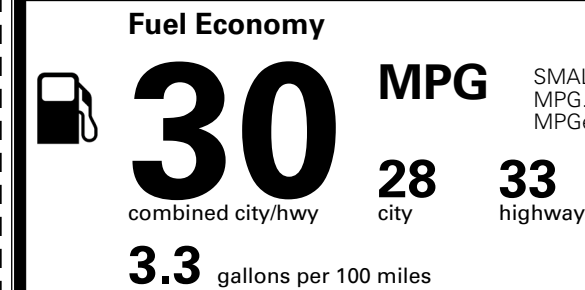

EPA DOT Fuel Economy and Environment

Gasoline Vehicle

SMALL SUVs range from 14 to 138 MPG. The best vehicle rates 146 MPGe.

You save $250
in fuel costs over 5 years compared to the average new vehicle.

Annual fuel cost
$1,550