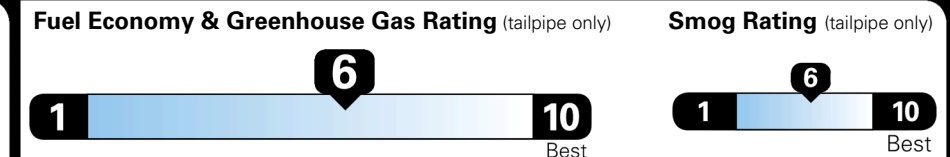

This vehicle emits 298 grams CO₂ per mile. The best emits 0 grams per mile (tailpipe only). Producing and distributing fuel also create emissions; learn more at fueleconomy.gov.

Actual results will vary for many reasons, including driving conditions and how you drive and maintain your vehicle. The average new vehicle gets 29 MPG and costs $8,000 to fuel over 5 years. Cost estimates are based on 15,000 miles per year at $ 3.10 per gallon. MPGe is miles per gasoline gallon equivalent. Vehicle emissions are a significant cause of climate change and smog.

fueleconomy.gov

Calculate personalized estimates and compare vehicles

GOVERNMENT 5-STAR SAFETY RATINGS

Overall Vehicle Score Not Rated

Based on the combined rating of frontal, side and rollover. Should ONLY be compared to other vehicles of similar size and weight.

Frontal Driver Not Rated

Crash Passenger Not Rated

Based on the risk of injury in a frontal impact. Should ONLY be compared to other vehicles of similar size and weight.

Side Front seat Not Rated

Crash Rear seat Not Rated

Star ratings based on the risk of injury in a side impact.

Rollover Not Rated

Star ratings based on the risk of rollover in a single-vehicle crash.

Star ratings range from 1 to 5 stars (★★★★★) with 5 being the highest.

Source: National Highway Traffic Safety Administration (NHTSA).

www.safercar.gov or 1-888-327-4236

Manufacturer's suggested retail price includes Manufacturer's recommended pre-delivery service. License and title fees, state and local taxes and other dealer installed options and accessories are not included in the manufacturer's suggested retail price.

PARTS CONTENT INFORMATION

FOR VEHICLES IN THIS CAR LINE U.S./CANADIAN PARTS CONTENT: 0 %

MAJOR SOURCES OF FOREIGN PARTS: KOREA: 90%

NOTE: PARTS CONTENT DOES NOT INCLUDE FINAL ASSEMBLY, DISTRIBUTION, OR OTHER NON-PARTS COSTS.

FOR THIS VEHICLE FINAL ASSEMBLY POINT: GWANGJU, KOREA

COUNTRY OF ORIGIN

ENGINE (MOTOR): KOREA

TRANSMISSION: KOREA