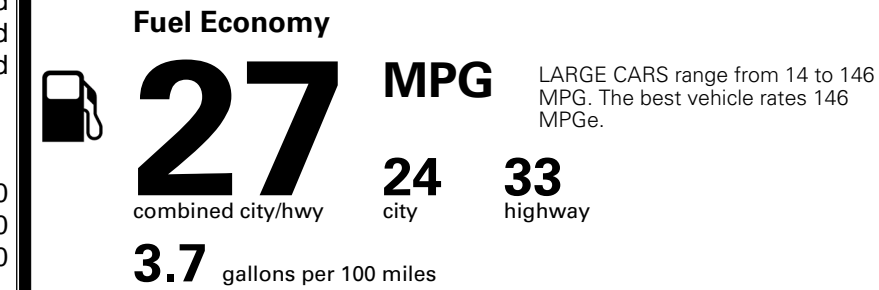

TOTAL MANUFACTURER'S SUGGESTED RETAIL PRICE ▶

\$ 34,875.00

TOTAL ADDITIONAL WEIGHT: 1.4

EPA DOT Fuel Economy and Environment

Gasoline Vehicle

You spend \$750 more in fuel costs over 5 years compared to the average new vehicle.