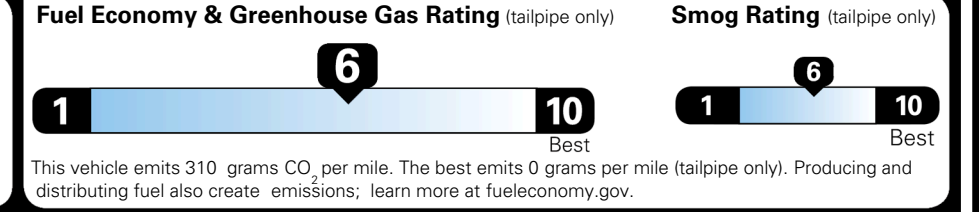

### EPA DOT Fuel Economy and Environment

Gasoline Vehicle

**You save \$0**  
 in fuel costs over 5 years compared to the average new vehicle.

**Annual fuel cost \$1,700**

Actual results will vary for many reasons, including driving conditions and how you drive and maintain your vehicle. The average new vehicle gets 29 MPG and costs \$8,500 to fuel over 5 years. Cost estimates are based on 15,000 miles per year at \$ 3.30 per gallon. MPGe is miles per gasoline gallon equivalent. Vehicle emissions are a significant cause of climate change and smog.