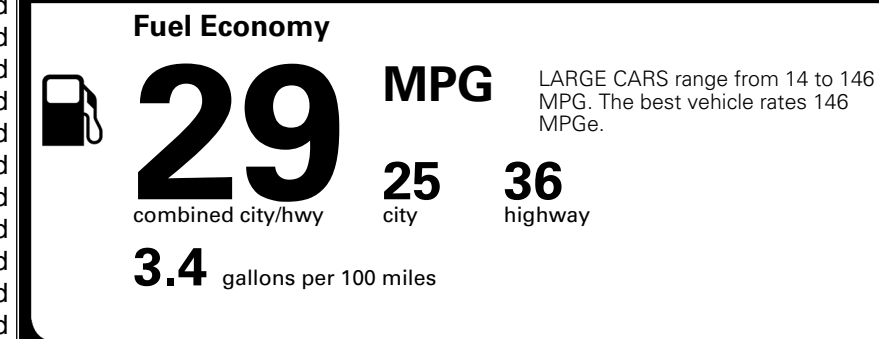

### EPA DOT Fuel Economy and Environment

Gasoline Vehicle

**You save \$0**  
 in fuel costs over 5 years compared to the average new vehicle.

**Annual fuel cost \$1,700**

Actual results will vary for many reasons, including driving conditions and how you drive and maintain your vehicle. The average new vehicle gets 29 MPG and costs \$8,500 to fuel over 5 years. Cost estimates are based on 15,000 miles per year at \$ 3.30 per gallon. MPGe is miles per gasoline gallon equivalent. Vehicle emissions are a significant cause of climate change and smog.