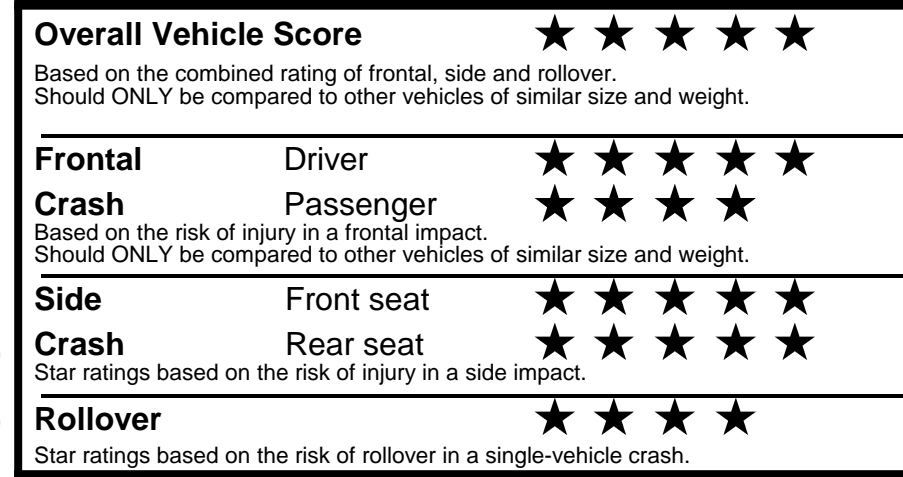

### GOVERNMENT 5-STAR SAFETY RATINGS

Star ratings range from 1 to 5 stars (★★★★★) with 5 being the highest.  
 Source: National Highway Traffic Safety Administration (NHTSA).  
[www.safercar.gov](http://www.safercar.gov) or 1-888-327-4236