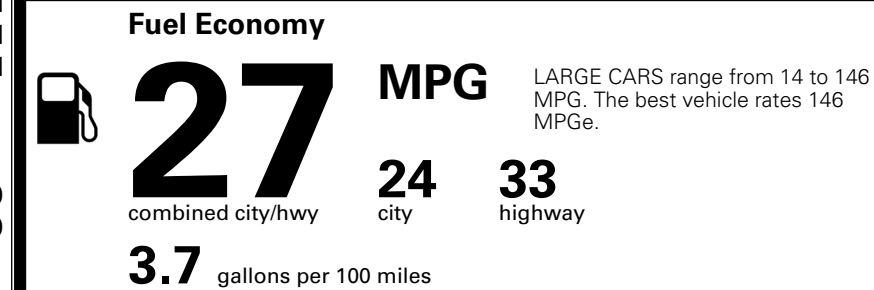

WARRANTY

10 Year/100,000 Mile Limited Powertrain Warranty
5 Year/60,000 Mile Limited Basic Warranty
5 Year/60,000 Mile Roadside Assistance

MANUFACTURER'S SUGGESTED RETAIL PRICE ▶

$ 30,090.00

COMPARE GT-LINE AWD FEATURES

Added to/in place of standard GT-Line FWD features
- All-Wheel Drive
- Heated Steering Wheel

Included
Included
Included

ADDITIONAL INSTALLED EQUIPMENT:

(In addition to or in place of standard features)

GT-Line Red Interior Color Package
GT-Line Premium Package
- Panoramic Sunroof w/ Power Sunshade
- LED Interior Lighting
- Bose Premium Audio w/Active Sound Design
- 18" Black Finished Alloy Wheels, Unique Design
Auto-Dimming Mirror w/ HomeLink™

$295.00
$2,200.00

$350.00

MSRP INCLUDING OPTIONS

$ 32,935.00

INLAND FREIGHT AND HANDLING

$ 1,245.00

TOTAL MANUFACTURER'S SUGGESTED RETAIL PRICE ▶

$ 34,180.00

TOTAL ADDITIONAL WEIGHT: 1.4

*Additional terms and conditions apply.

**Kia Connect may be currently unavailable for some Model Year 2022 and newer vehicles sold or purchased in Massachusetts; please see owners.kia.com for more information.

NOTE: When you purchase this vehicle, Kia America, Inc. collects personal information you provide to the dealership. For information on our collection and use of personal information and your rights, please see our Privacy Policy on www.kia.com.

EPA DOT Fuel Economy and Environment

Gasoline Vehicle

You spend $750 more in fuel costs over 5 years compared to the average new vehicle.

Annual fuel cost $1,850