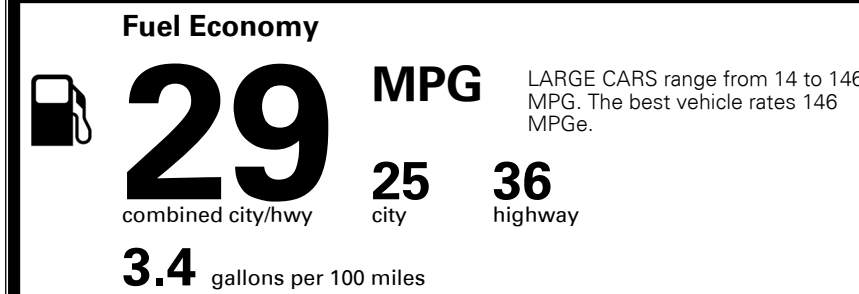

EPA DOT Fuel Economy and Environment

Gasoline Vehicle

You save $0
in fuel costs over 5 years compared to the average new vehicle.

Annual fuel cost $1,700