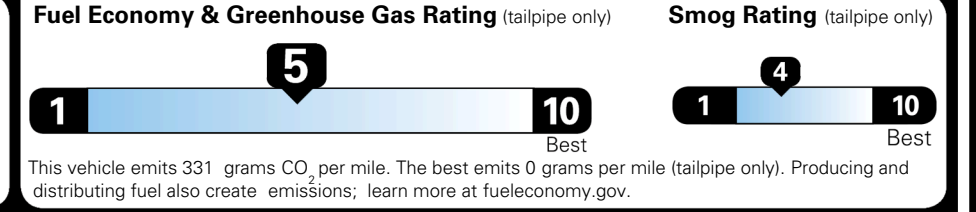

\$ 34,480.00

\$ 1,245.00

\$ 35,725.00

EPA DOT Fuel Economy and Environment

Gasoline Vehicle

You spend \$750 more in fuel costs over 5 years
 compared to the average new vehicle.

Annual fuel cost \$1,850

Actual results will vary for many reasons, including driving conditions and how you drive and maintain your vehicle. The average new vehicle gets 29 MPG and costs \$8,500 to fuel over 5 years. Cost estimates are based on 15,000 miles per year at \$ 3.30 per gallon. MPGe is miles per gasoline gallon equivalent. Vehicle emissions are a significant cause of climate change and smog.