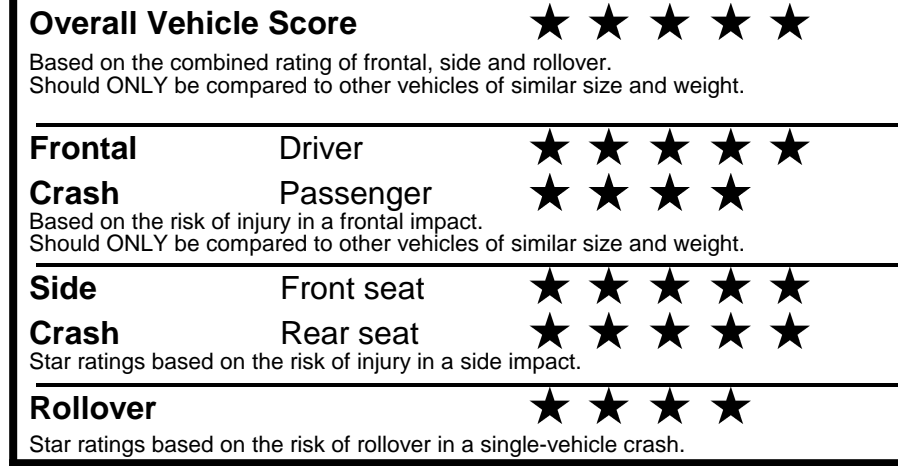

fueleconomy.gov
 Calculate personalized estimates and compare vehicles

Smartphone QR Code

GOVERNMENT 5-STAR SAFETY RATINGS

Star ratings range from 1 to 5 stars (★★★★★) with 5 being the highest.
 Source: National Highway Traffic Safety Administration (NHTSA).
www.safercar.gov or 1-888-327-4236