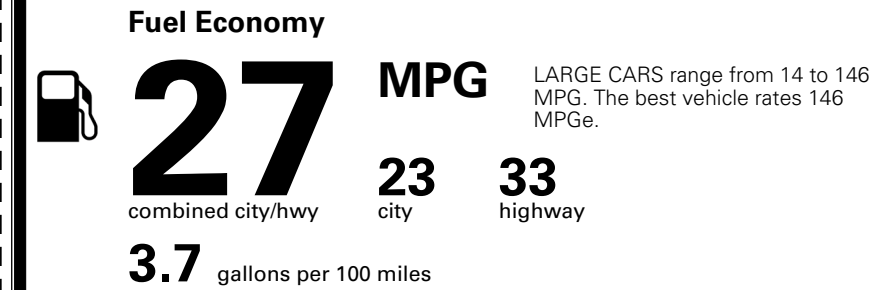

TOTAL MANUFACTURER'S SUGGESTED RETAIL PRICE ▶

TOTAL ADDITIONAL WEIGHT: 2.2

\$ 33,590.00

Included
 Included
 Included
 Included
 Included
 Included
 Included
 Included
 Included

\$495.00
 \$350.00
 \$45.00

\$ 34,480.00

\$ 1,245.00

\$ 35,725.00

EPA DOT Fuel Economy and Environment

Gasoline Vehicle

You spend \$750 more in fuel costs over 5 years
 compared to the average new vehicle.

Annual fuel cost \$1,850

Actual results will vary for many reasons, including driving conditions and how you drive and maintain your vehicle. The average new vehicle gets 29 MPG and costs \$8,500 to fuel over 5 years. Cost estimates are based on 15,000 miles per year at \$ 3.30 per gallon. MPGe is miles per gasoline gallon equivalent. Vehicle emissions are a significant cause of climate change and smog.