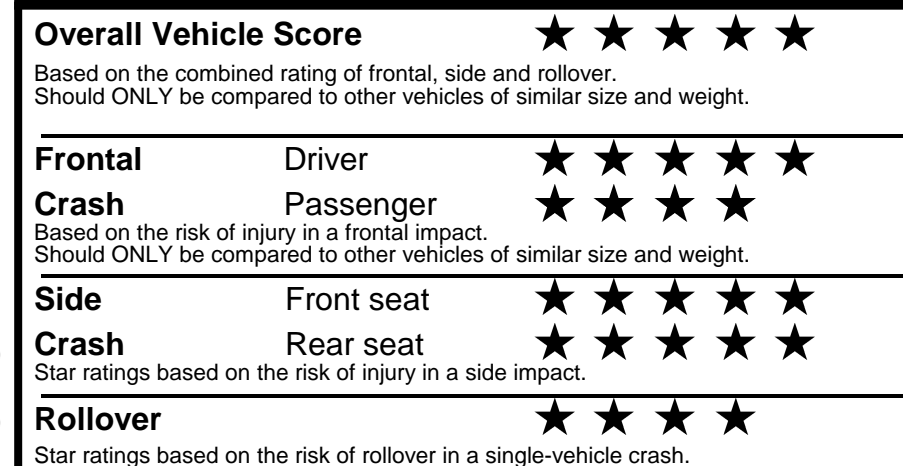

fueleconomy.gov
 Calculate personalized estimates and compare vehicles

Smartphone QR Code

GOVERNMENT 5-STAR SAFETY RATINGS

Star ratings range from 1 to 5 stars (★★★★★) with 5 being the highest.
 Source: National Highway Traffic Safety Administration (NHTSA).
www.safercar.gov or 1-888-327-4236