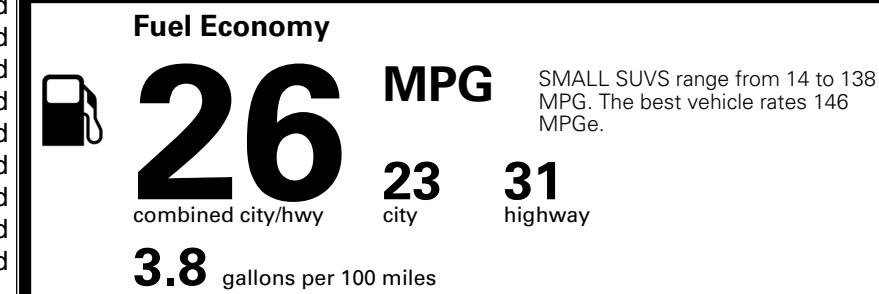

EPA DOT Fuel Economy and Environment

Gasoline Vehicle

You spend $1,000 more in fuel costs over 5 years compared to the average new vehicle.

Annual fuel cost $1,900