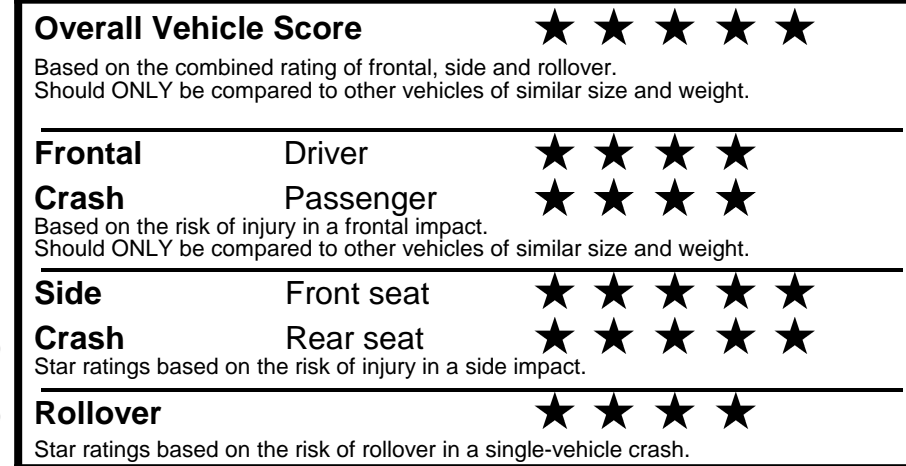

fueleconomy.gov

Calculate personalized estimates and compare vehicles

GOVERNMENT 5-STAR SAFETY RATINGS

Star ratings range from 1 to 5 stars (★★★★★) with 5 being the highest.
 Source: National Highway Traffic Safety Administration (NHTSA).
www.safercar.gov or 1-888-327-4236