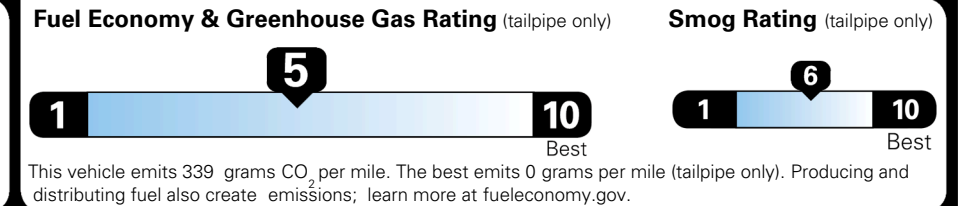

Actual results will vary for many reasons, including driving conditions and how you drive and maintain your vehicle. The average new vehicle gets 29 MPG and costs $8,500 to fuel over 5 years. Cost estimates are based on 15,000 miles per year at $ 3.30 per gallon. MPGe is miles per gasoline gallon equivalent. Vehicle emissions are a significant cause of climate change and smog.

fueleconomy.gov

Calculate personalized estimates and compare vehicles

GOVERNMENT 5-STAR SAFETY RATINGS

Overall Vehicle Score ★ ★ ★ ★ ★

Based on the combined rating of frontal, side and rollover. Should ONLY be compared to other vehicles of similar size and weight.

Frontal	Driver	★ ★ ★ ★ ★
Crash	Passenger	★ ★ ★ ★ ★

Based on the risk of injury in a frontal impact. Should ONLY be compared to other vehicles of similar size and weight.

Side	Front seat	★ ★ ★ ★ ★
Crash	Rear seat	★ ★ ★ ★ ★

Star ratings based on the risk of injury in a side impact.

Rollover ★ ★ ★ ★ ★

Star ratings based on the risk of rollover in a single-vehicle crash.

Star ratings range from 1 to 5 stars (★★★★★) with 5 being the highest.

Source: National Highway Traffic Safety Administration (NHTSA).

www.safercar.gov or 1-888-327-4236

Manufacturer's suggested retail price includes Manufacturer's recommended pre-delivery service. License and title fees, state and local taxes and other dealer installed options and accessories are not included in the manufacturer's suggested retail price.

PARTS CONTENT INFORMATION

FOR VEHICLES IN THIS CAR LINE U.S./CANADIAN PARTS CONTENT: 55 %

MAJOR SOURCES OF FOREIGN PARTS: KOREA: 30%

NOTE: PARTS CONTENT DOES NOT INCLUDE FINAL ASSEMBLY, DISTRIBUTION, OR OTHER NON-PARTS COSTS.

FOR THIS VEHICLE FINAL ASSEMBLY POINT: WEST POINT, GA, USA

COUNTRY OF ORIGIN

ENGINE (MOTOR): USA

TRANSMISSION: USA