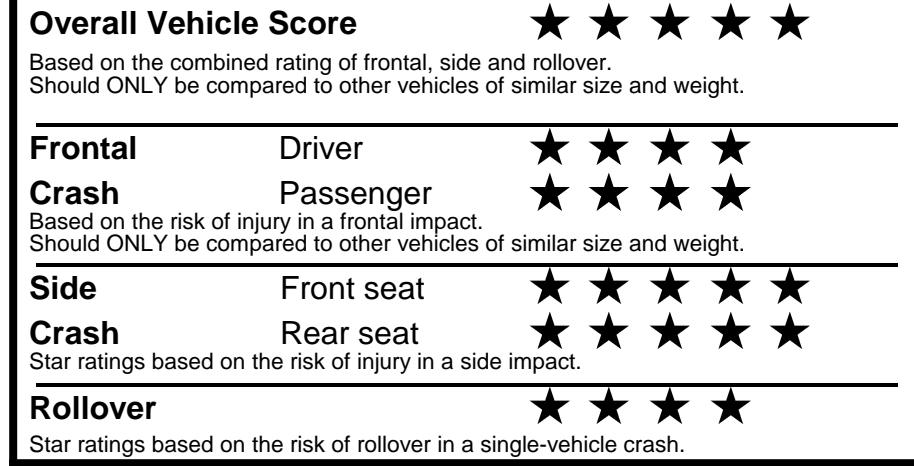

fueleconomy.gov

Calculate personalized estimates and compare vehicles

GOVERNMENT 5-STAR SAFETY RATINGS

Star ratings range from 1 to 5 stars (★★★★★) with 5 being the highest. Source: National Highway Traffic Safety Administration (NHTSA). www.safercar.gov or 1-888-327-4236