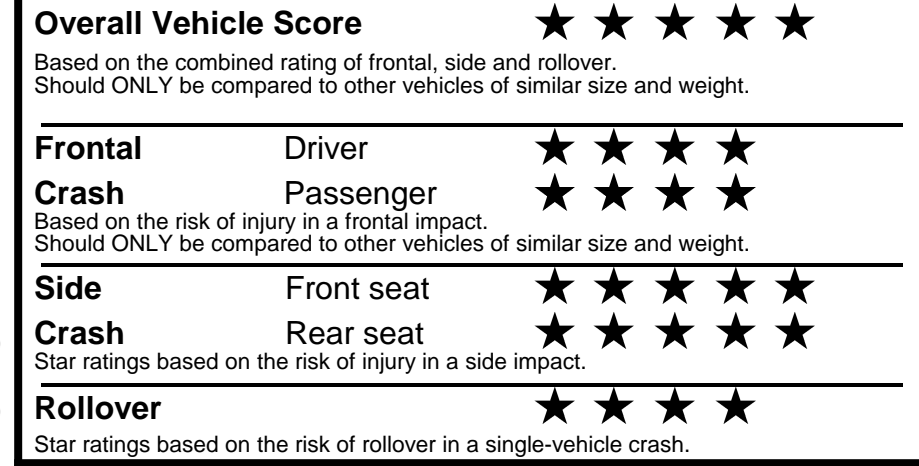

fueleconomy.gov

Calculate personalized estimates and compare vehicles

GOVERNMENT 5-STAR SAFETY RATINGS

Star ratings range from 1 to 5 stars (★★★★★) with 5 being the highest.
 Source: National Highway Traffic Safety Administration (NHTSA).
www.safercar.gov or 1-888-327-4236