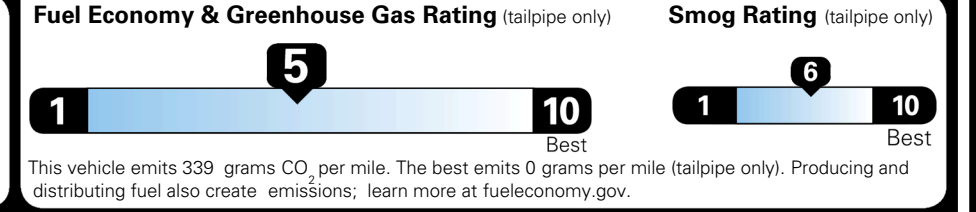

Actual results will vary for many reasons, including driving conditions and how you drive and maintain your vehicle. The average new vehicle gets 29 MPG and costs $8,500 to fuel over 5 years. Cost estimates are based on 15,000 miles per year at $ 3.30 per gallon. MPGe is miles per gasoline gallon equivalent. Vehicle emissions are a significant cause of climate change and smog.

fueleconomy.gov

Calculate personalized estimates and compare vehicles