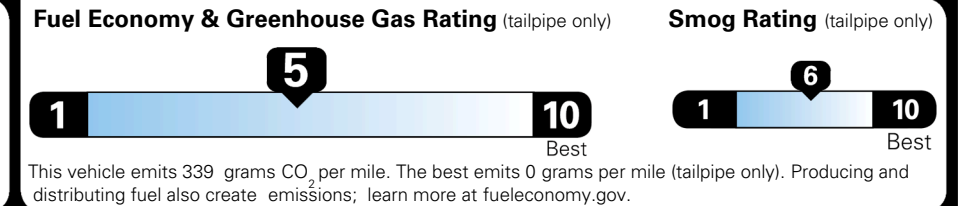

Actual results will vary for many reasons, including driving conditions and how you drive and maintain your vehicle. The average new vehicle gets 29 MPG and costs $8,500 to fuel over 5 years. Cost estimates are based on 15,000 miles per year at $ 3.30 per gallon. MPGe is miles per gasoline gallon equivalent. Vehicle emissions are a significant cause of climate change and smog.

fueleconomy.gov

Calculate personalized estimates and compare vehicles

GOVERNMENT 5-STAR SAFETY RATINGS

Overall Vehicle Score ★ ★ ★ ★ ★

Based on the combined rating of frontal, side and rollover. Should ONLY be compared to other vehicles of similar size and weight.

Frontal Driver ★ ★ ★ ★

Crash Passenger ★ ★ ★ ★

Based on the risk of injury in a frontal impact. Should ONLY be compared to other vehicles of similar size and weight.

Side Front seat ★ ★ ★ ★ ★

Crash Rear seat ★ ★ ★ ★ ★

Star ratings based on the risk of injury in a side impact.

Rollover ★ ★ ★ ★

Star ratings based on the risk of rollover in a single-vehicle crash.

Star ratings range from 1 to 5 stars (★★★★★) with 5 being the highest.

Source: National Highway Traffic Safety Administration (NHTSA).

www.safercar.gov or 1-888-327-4236

Manufacturer's suggested retail price includes Manufacturer's recommended pre-delivery service. License and title fees, state and local taxes and other dealer installed options and accessories are not included in the manufacturer's suggested retail price.

PARTS CONTENT INFORMATION

FOR VEHICLES IN THIS CAR LINE U.S./CANADIAN PARTS CONTENT: 55 %

MAJOR SOURCES OF FOREIGN PARTS: KOREA: 30%

NOTE: PARTS CONTENT DOES NOT INCLUDE FINAL ASSEMBLY, DISTRIBUTION, OR OTHER NON-PARTS COSTS.

FOR THIS VEHICLE FINAL ASSEMBLY POINT: WEST POINT, GA, USA

COUNTRY OF ORIGIN

ENGINE (MOTOR): USA

TRANSMISSION: USA