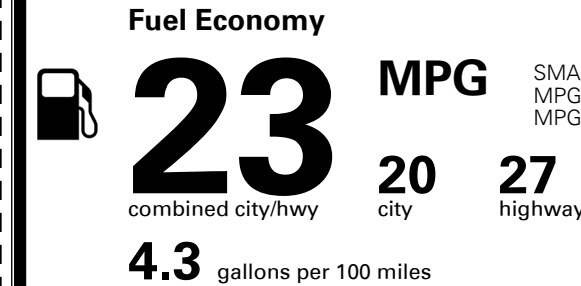

\$ 1,445.00

TOTAL MANUFACTURER'S SUGGESTED RETAIL PRICE ▶

\$ 45,910.00

TOTAL ADDITIONAL WEIGHT: 6.7

*Additional terms and conditions apply.
 **Kia Connect may be currently unavailable for some Model Year 2022 and newer vehicles sold or purchased in Massachusetts; please see owners.kia.com for more information.
 NOTE: When you purchase this vehicle, Kia America, Inc. collects personal information you provide to the dealership. For information on our collection and use of personal information and your rights, please see our Privacy Policy on www.kia.com.

EPA DOT Fuel Economy and Environment

Gasoline Vehicle

SMALL SUVs range from 14 to 125 MPG. The best vehicle rates 146 MPGe.

You spend
\$2,250
more in fuel costs
over 5 years
 compared to the average new vehicle.