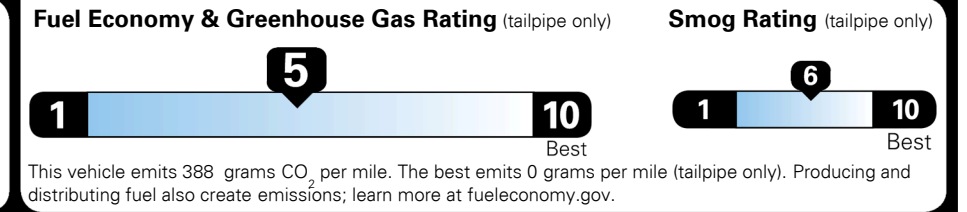

Actual results will vary for many reasons, including driving conditions and how you drive and maintain your vehicle. The average new vehicle gets 29 MPG and costs $8,500 to fuel over 5 years. Cost estimates are based on 15,000 miles per year at $ 3.30 per gallon. MPGe is miles per gasoline gallon equivalent. Vehicle emissions are a significant cause of climate change and smog.

fueleconomy.gov

Calculate personalized estimates and compare vehicles

GOVERNMENT 5-STAR SAFETY RATINGS

Overall Vehicle Score Not Rated

Based on the combined rating of frontal, side and rollover. Should ONLY be compared to other vehicles of similar size and weight.

Frontal Driver Not Rated

Crash Passenger Not Rated

Based on the risk of injury in a frontal impact. Should ONLY be compared to other vehicles of similar size and weight.

Side Front seat Not Rated

Crash Rear seat Not Rated

Star ratings based on the risk of injury in a side impact.

Rollover Not Rated

Star ratings based on the risk of rollover in a single-vehicle crash.

Star ratings range from 1 to 5 stars (★★★★★) with 5 being the highest.

Source: National Highway Traffic Safety Administration (NHTSA).

www.safercar.gov or 1-888-327-4236

Manufacturer's suggested retail price includes Manufacturer's recommended pre-delivery service. License and title fees, state and local taxes and other dealer installed options and accessories are not included in the manufacturer's suggested retail price.

PARTS CONTENT INFORMATION

FOR VEHICLES IN THIS CAR LINE U.S./CANADIAN PARTS CONTENT: 55 %

MAJOR SOURCES OF FOREIGN PARTS: KOREA: 30%

NOTE: PARTS CONTENT DOES NOT INCLUDE FINAL ASSEMBLY, DISTRIBUTION, OR OTHER NON-PARTS COSTS.

FOR THIS VEHICLE FINAL ASSEMBLY POINT: WEST POINT, GA, USA

COUNTRY OF ORIGIN ENGINE (MOTOR): USA

TRANSMISSION: KOREA