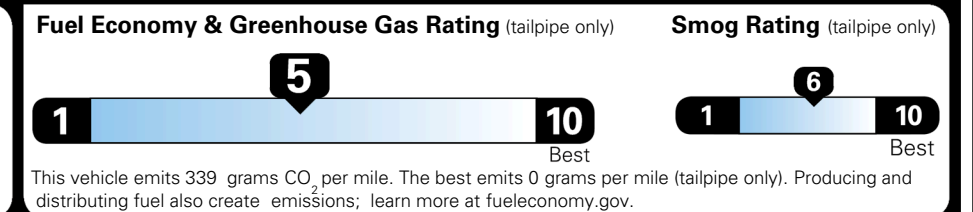

TOTAL ADDITIONAL WEIGHT: 2.2

EPA DOT Fuel Economy and Environment

Gasoline Vehicle

You spend **\$1,000** more in fuel costs over 5 years compared to the average new vehicle.

Annual fuel cost **\$1,900**

Actual results will vary for many reasons, including driving conditions and how you drive and maintain your vehicle. The average new vehicle gets 29 MPG and costs \$8,500 to fuel over 5 years. Cost estimates are based on 15,000 miles per year at \$ 3.30 per gallon. MPGe is miles per gasoline gallon equivalent. Vehicle emissions are a significant cause of climate change and smog.