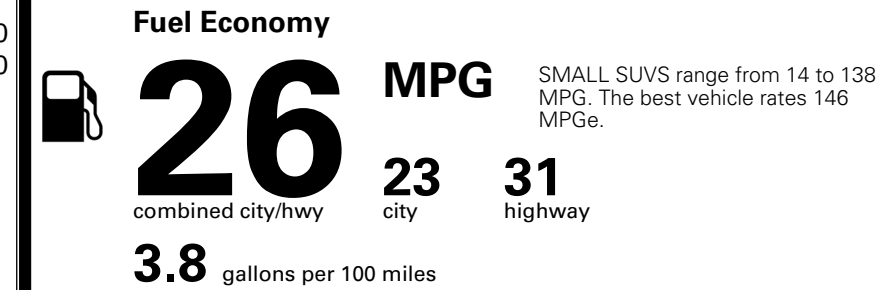

MSRP INCLUDING OPTIONS

\$ 32,810.00

INLAND FREIGHT AND HANDLING

\$ 1,495.00

TOTAL MANUFACTURER'S SUGGESTED RETAIL PRICE ▶

\$ 34,305.00

*Additional terms and conditions apply.
 **Kia Connect may be currently unavailable for some Model Year 2022 and newer vehicles sold or purchased in Massachusetts; please see owners.kia.com for more information.
 NOTE: When you purchase this vehicle, Kia America, Inc. collects personal information you provide to the dealership. For information on our collection and use of personal information and your rights, please see our Privacy Policy on www.kia.com.

TOTAL ADDITIONAL WEIGHT: 2.2

EPA DOT Fuel Economy and Environment

Gasoline Vehicle

You spend **\$1,000** more in fuel costs over 5 years compared to the average new vehicle.

Annual fuel cost **\$1,900**

Actual results will vary for many reasons, including driving conditions and how you drive and maintain your vehicle. The average new vehicle gets 29 MPG and costs \$8,500 to fuel over 5 years. Cost estimates are based on 15,000 miles per year at \$ 3.30 per gallon. MPGe is miles per gasoline gallon equivalent. Vehicle emissions are a significant cause of climate change and smog.