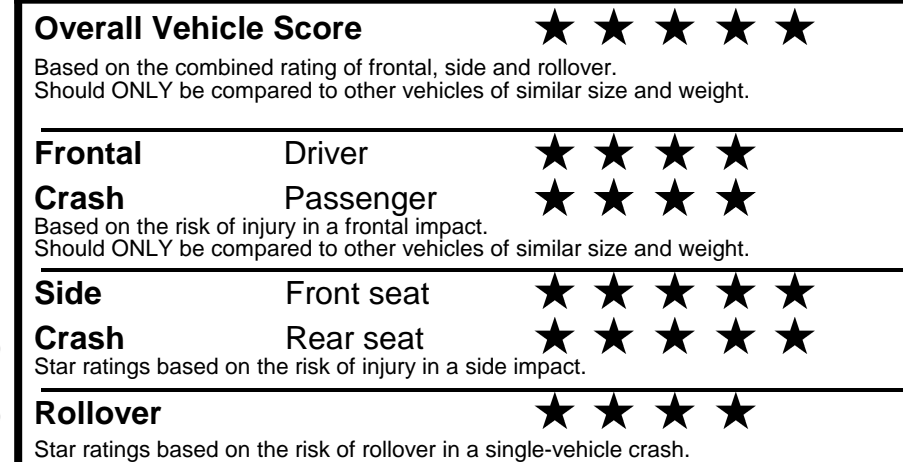

fueleconomy.gov

Calculate personalized estimates and compare vehicles

GOVERNMENT 5-STAR SAFETY RATINGS

Star ratings range from 1 to 5 stars (★★★★★) with 5 being the highest. Source: National Highway Traffic Safety Administration (NHTSA). www.safercar.gov or 1-888-327-4236