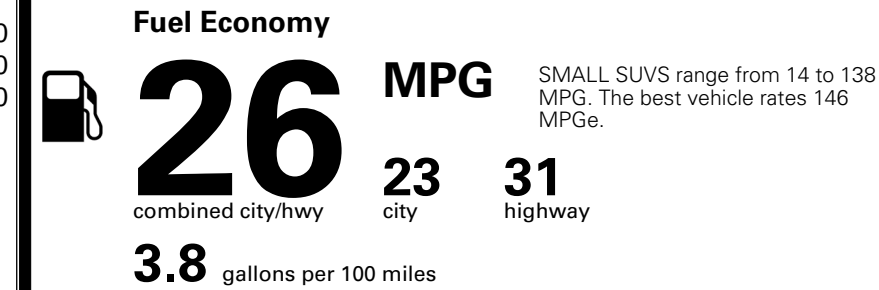

MSRP INCLUDING OPTIONS

\$ 33,305.00

INLAND FREIGHT AND HANDLING

\$ 1,495.00

TOTAL MANUFACTURER'S SUGGESTED RETAIL PRICE ▶

\$ 34,800.00

*Additional terms and conditions apply.
 **Kia Connect may be currently unavailable for some Model Year 2022 and newer vehicles sold or purchased in Massachusetts; please see owners.kia.com for more information.
 NOTE: When you purchase this vehicle, Kia America, Inc. collects personal information you provide to the dealership. For information on our collection and use of personal information and your rights, please see our Privacy Policy on www.kia.com.

TOTAL ADDITIONAL WEIGHT: 2.2

EPA DOT Fuel Economy and Environment

Gasoline Vehicle

You spend **\$1,000** more in fuel costs over 5 years compared to the average new vehicle.

Annual fuel cost **\$1,900**

Actual results will vary for many reasons, including driving conditions and how you drive and maintain your vehicle. The average new vehicle gets 29 MPG and costs \$8,500 to fuel over 5 years. Cost estimates are based on 15,000 miles per year at \$ 3.30 per gallon. MPGe is miles per gasoline gallon equivalent. Vehicle emissions are a significant cause of climate change and smog.