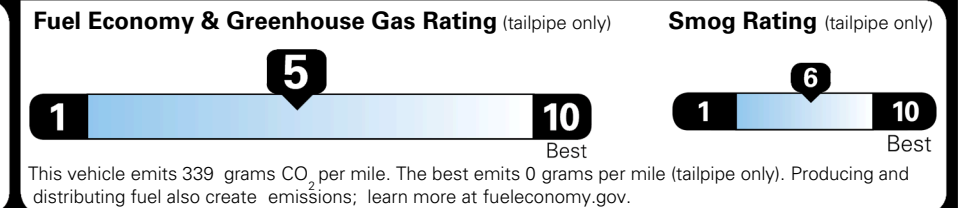

TOTAL ADDITIONAL WEIGHT: 2.2

EPA DOT Fuel Economy and Environment

Gasoline Vehicle

You spend \$1,000 more in fuel costs over 5 years
 compared to the average new vehicle.

Annual fuel cost \$1,900

Actual results will vary for many reasons, including driving conditions and how you drive and maintain your vehicle. The average new vehicle gets 29 MPG and costs \$8,500 to fuel over 5 years. Cost estimates are based on 15,000 miles per year at \$ 3.30 per gallon. MPGe is miles per gasoline gallon equivalent. Vehicle emissions are a significant cause of climate change and smog.