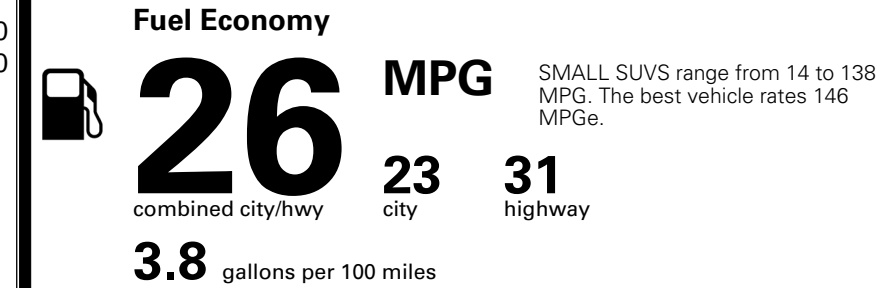

MSRP INCLUDING OPTIONS

\$ 32,810.00

INLAND FREIGHT AND HANDLING

\$ 1,495.00

TOTAL MANUFACTURER'S SUGGESTED RETAIL PRICE ▶

\$ 34,305.00

*Additional terms and conditions apply.
 **Kia Connect may be currently unavailable for some Model Year 2022 and newer vehicles sold or purchased in Massachusetts; please see owners.kia.com for more information.
 NOTE: When you purchase this vehicle, Kia America, Inc. collects personal information you provide to the dealership. For information on our collection and use of personal information and your rights, please see our Privacy Policy on www.kia.com.

TOTAL ADDITIONAL WEIGHT: 2.2

EPA DOT Fuel Economy and Environment

Gasoline Vehicle

You spend \$1,000 more in fuel costs over 5 years
 compared to the average new vehicle.

Annual fuel cost \$1,900

Actual results will vary for many reasons, including driving conditions and how you drive and maintain your vehicle. The average new vehicle gets 29 MPG and costs \$8,500 to fuel over 5 years. Cost estimates are based on 15,000 miles per year at \$ 3.30 per gallon. MPGe is miles per gasoline gallon equivalent. Vehicle emissions are a significant cause of climate change and smog.