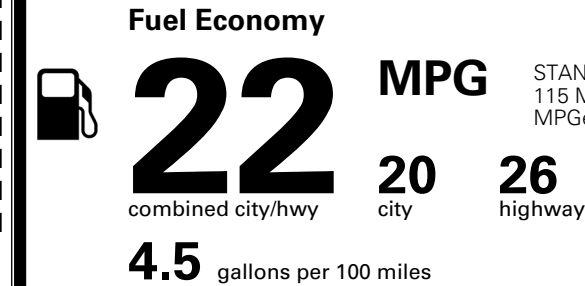

EPA DOT Fuel Economy and Environment

Gasoline Vehicle

STANDARD SUVs range from 13 to 115 MPG. The best vehicle rates 146 MPGe.

You spend
$2,500
more in fuel costs
over 5 years
compared to the
average new vehicle.

Annual fuel cost
$2,100

Fuel Economy & Greenhouse Gas Rating (tailpipe only) Smog Rating (tailpipe only)