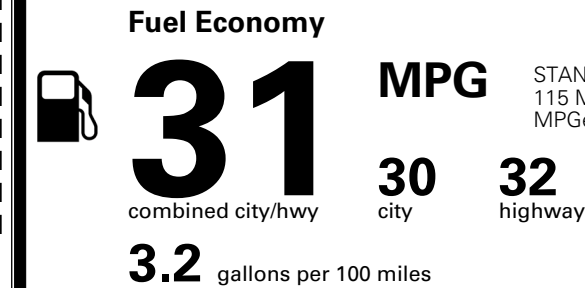

\$495.00
 \$295.00

MSRP INCLUDING OPTIONS

\$ 55,280.00

INLAND FREIGHT AND HANDLING

\$ 1,545.00

TOTAL MANUFACTURER'S SUGGESTED RETAIL PRICE ▶

\$ 56,825.00

TOTAL ADDITIONAL WEIGHT:

EPA DOT Fuel Economy and Environment

Gasoline Vehicle

STANDARD SUVs range from 13 to 115 MPG. The best vehicle rates 146 MPGe.

You save \$500
 in fuel costs over 5 years compared to the average new vehicle.