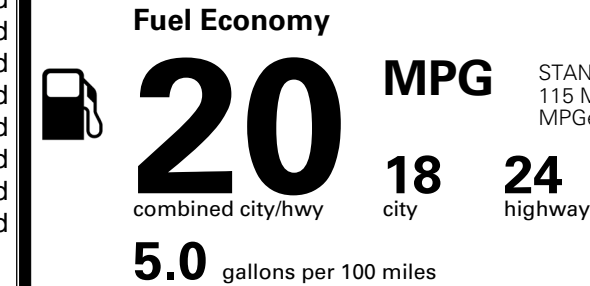

MSRP INCLUDING OPTIONS

\$ 48,035.00

INLAND FREIGHT AND HANDLING

\$ 1,545.00

TOTAL MANUFACTURER'S SUGGESTED RETAIL PRICE ▶

\$ 49,580.00

TOTAL ADDITIONAL WEIGHT: 7.2

EPA DOT Fuel Economy and Environment

Gasoline Vehicle

STANDARD SUVs range from 13 to 115 MPG. The best vehicle rates 146 MPGe.

You spend
\$3,500
 more in fuel costs
 over 5 years
 compared to the
 average new vehicle.

Annual fuel cost
\$2,300