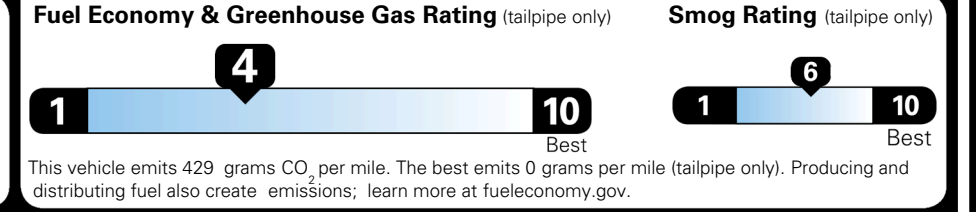

## EPA DOT Fuel Economy and Environment

Gasoline Vehicle

You spend  
**\$3,500**  
 more in fuel costs  
 over 5 years  
 compared to the  
 average new vehicle.

Annual fuel cost  
**\$2,300**

Actual results will vary for many reasons, including driving conditions and how you drive and maintain your vehicle. The average new vehicle gets 29 MPG and costs \$8,000 to fuel over 5 years. Cost estimates are based on 15,000 miles per year at \$ 3.10 per gallon. MPGe is miles per gasoline gallon equivalent. Vehicle emissions are a significant cause of climate change and smog.