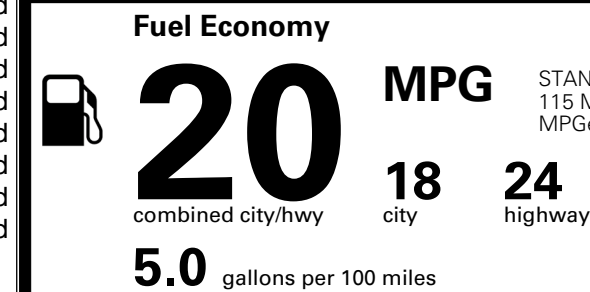

EPA DOT Fuel Economy and Environment

Gasoline Vehicle