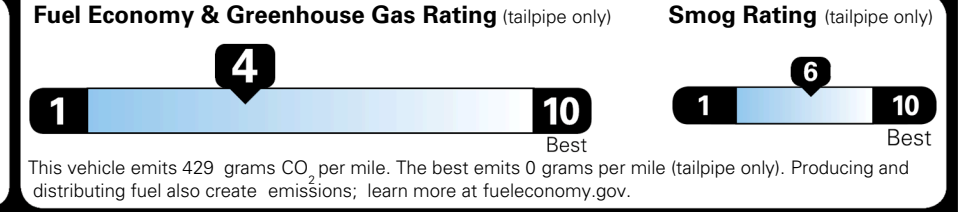

Actual results will vary for many reasons, including driving conditions and how you drive and maintain your vehicle. The average new vehicle gets 29 MPG and costs $8,500 to fuel over 5 years. Cost estimates are based on 15,000 miles per year at $ 3.30 per gallon. MPGe is miles per gasoline gallon equivalent. Vehicle emissions are a significant cause of climate change and smog.

fueleconomy.gov

Calculate personalized estimates and compare vehicles

GOVERNMENT 5-STAR SAFETY RATINGS

Overall Vehicle Score	Not Rated	
Based on the combined rating of frontal, side and rollover. Should ONLY be compared to other vehicles of similar size and weight.		
Frontal Crash	Driver	Not Rated
	Passenger	Not Rated
Based on the risk of injury in a frontal impact. Should ONLY be compared to other vehicles of similar size and weight.		
Side Crash	Front seat	Not Rated
	Rear seat	Not Rated
Star ratings based on the risk of injury in a side impact.		
Rollover	Not Rated	
Star ratings based on the risk of rollover in a single-vehicle crash.		

Star ratings range from 1 to 5 stars (★★★★★) with 5 being the highest.
Source: National Highway Traffic Safety Administration (NHTSA).
www.safercar.gov or 1-888-327-4236

Manufacturer's suggested retail price includes Manufacturer's recommended pre-delivery service. License and title fees, state and local taxes and other dealer installed options and accessories are not included in the manufacturer's suggested retail price.

PARTS CONTENT INFORMATION

FOR VEHICLES IN THIS CAR LINE U.S./CANADIAN PARTS CONTENT: 50 %

MAJOR SOURCES OF FOREIGN PARTS: KOREA: 35%

NOTE: PARTS CONTENT DOES NOT INCLUDE FINAL ASSEMBLY, DISTRIBUTION, OR OTHER NON-PARTS COSTS.

FOR THIS VEHICLE FINAL ASSEMBLY POINT: WEST POINT, GA, USA

COUNTRY OF ORIGIN ENGINE (MOTOR): KOREA

TRANSMISSION: USA