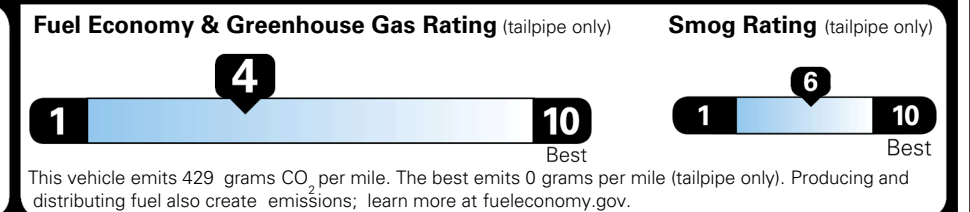

\$495.00
 \$625.00
 \$390.00
 \$45.00

MSRP INCLUDING OPTIONS

\$ 48,845.00

INLAND FREIGHT AND HANDLING

\$ 1,545.00

TOTAL MANUFACTURER'S SUGGESTED RETAIL PRICE ▶

\$ 50,390.00

TOTAL ADDITIONAL WEIGHT: 2.0

EPA DOT Fuel Economy and Environment

Gasoline Vehicle

You spend
\$3,500
 more in fuel costs
 over 5 years
 compared to the
 average new vehicle.

Annual fuel cost
\$2,300

Actual results will vary for many reasons, including driving conditions and how you drive and maintain your vehicle. The average new vehicle gets 29 MPG and costs \$8,000 to fuel over 5 years. Cost estimates are based on 15,000 miles per year at \$ 3.10 per gallon. MPGe is miles per gasoline gallon equivalent. Vehicle emissions are a significant cause of climate change and smog.