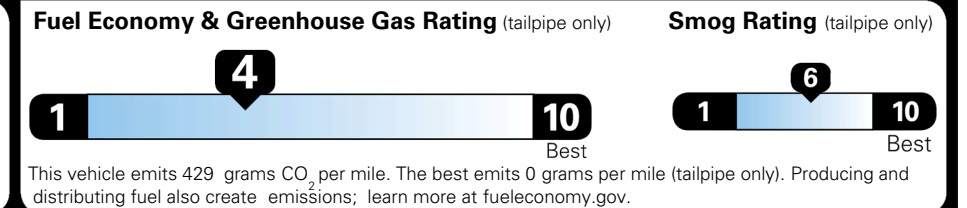

You spend
$3,500
more in fuel costs
over 5 years
compared to the
average new vehicle.

Annual fuel cost
$2,300