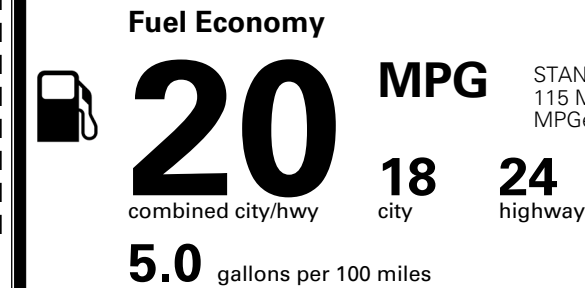

\$ 1,545.00

TOTAL MANUFACTURER'S SUGGESTED RETAIL PRICE ▶

\$ 50,890.00

TOTAL ADDITIONAL WEIGHT: 2.0

EPA DOT Fuel Economy and Environment

Gasoline Vehicle

You spend
\$3,500
 more in fuel costs
 over 5 years
 compared to the
 average new vehicle.

Annual fuel cost
\$2,300

Actual results will vary for many reasons, including driving conditions and how you drive and maintain your vehicle. The average new vehicle gets 29 MPG and costs \$8,000 to fuel over 5 years. Cost estimates are based on 15,000 miles per year at \$ 3.10 per gallon. MPGe is miles per gasoline gallon equivalent. Vehicle emissions are a significant cause of climate change and smog.