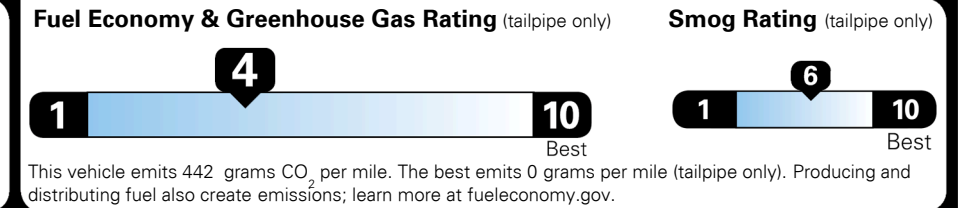

You spend **$3,750** more in fuel costs over 5 years compared to the average new vehicle.

Annual fuel cost **$2,700**