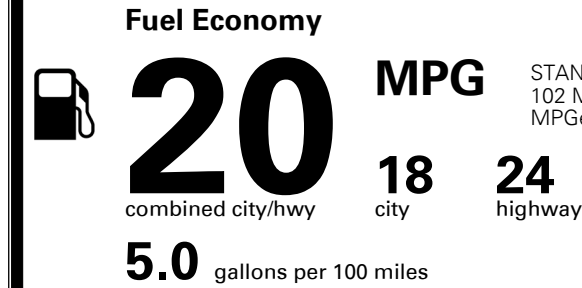

\$495.00
 \$600.00

MSRP INCLUDING OPTIONS

\$ 40,985.00

INLAND FREIGHT AND HANDLING

\$ 1,365.00

TOTAL MANUFACTURER'S SUGGESTED RETAIL PRICE ▶

\$ 42,350.00

TOTAL ADDITIONAL WEIGHT:

EPA DOT Fuel Economy and Environment

Gasoline Vehicle

You spend **\$3,750** more in fuel costs over 5 years compared to the average new vehicle.

Annual fuel cost **\$2,700**

Actual results will vary for many reasons, including driving conditions and how you drive and maintain your vehicle. The average new vehicle gets 0 MPG and costs \$0 to fuel over 5 years. Cost estimates are based on 15,000 miles per year at \$ 0.00 per gallon. MPGe is miles per gasoline gallon equivalent. Vehicle emissions are a significant cause of climate change and smog.