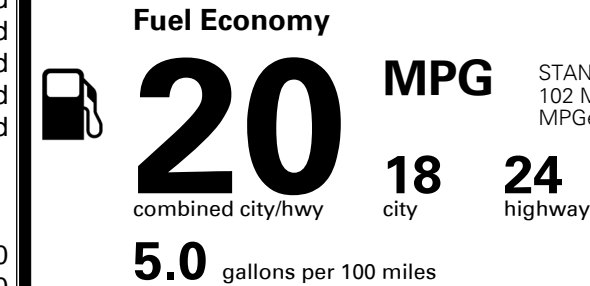

MSRP INCLUDING OPTIONS

\$ 46,900.00

INLAND FREIGHT AND HANDLING

\$ 1,365.00

TOTAL MANUFACTURER'S SUGGESTED RETAIL PRICE ▶

\$ 48,265.00

TOTAL ADDITIONAL WEIGHT: 12.0

*Additional terms and conditions apply.

EPA DOT Fuel Economy and Environment

Gasoline Vehicle

STANDARD SUVs range from 13 to 102 MPG. The best vehicle rates 140 MPGe.

You spend
\$3,750
 more in fuel costs
 over 5 years
 compared to the
 average new vehicle.

Annual fuel cost
\$2,700

Fuel Economy & Greenhouse Gas Rating (tailpipe only) Smog Rating (tailpipe only)

This vehicle emits 442 grams CO₂ per mile. The best emits 0 grams per mile (tailpipe only). Producing and distributing fuel also create emissions; learn more at fueleconomy.gov.