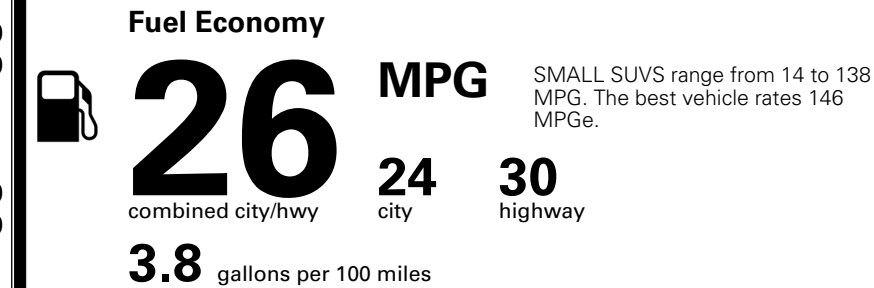

WARRANTY
 10 Year/100,000 Mile Limited Powertrain Warranty
 5 Year/60,000 Mile Limited Basic Warranty
 5 Year/60,000 Mile Roadside Assistance

MANUFACTURER'S SUGGESTED RETAIL PRICE ►

ADDITIONAL INSTALLED EQUIPMENT:
 (In addition to or in place of standard features)
 Glacial White Pearl Paint \$495.00
 X-Line Premium Package \$1,500.00
 - Panoramic Sunroof w/ Power Sunshade
 - Smart Power Liftgate
 - LED Interior Lighting
 Auto-Dimming Mirror w/ HomeLink™ \$375.00
 First Aid Kit, Small \$45.00

MSRP INCLUDING OPTIONS \$ 35,505.00
 INLAND FREIGHT AND HANDLING \$ 1,495.00

TOTAL MANUFACTURER'S SUGGESTED RETAIL PRICE ► \$ 37,000.00

EPA DOT Fuel Economy and Environment

Gasoline Vehicle

You spend \$1,000 more in fuel costs over 5 years compared to the average new vehicle.