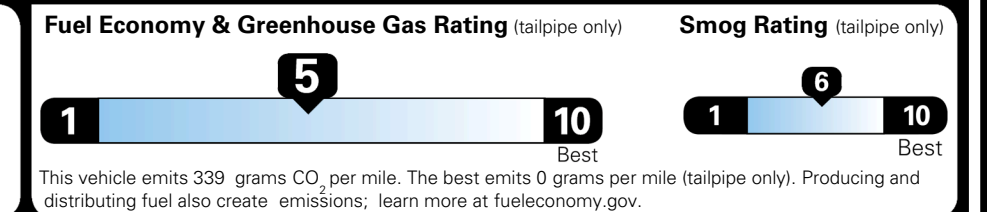

Gasoline Vehicle

You spend $1,000 more in fuel costs over 5 years compared to the average new vehicle.

Annual fuel cost $1,900

Actual results will vary for many reasons, including driving conditions and how you drive and maintain your vehicle. The average new vehicle gets 29 MPG and costs $8,500 to fuel over 5 years. Cost estimates are based on 15,000 miles per year at $ 3.30 per gallon. MPGe is miles per gasoline gallon equivalent. Vehicle emissions are a significant cause of climate change and smog.

fueleconomy.gov
Calculate personalized estimates and compare vehicles

Smartphone QR Code