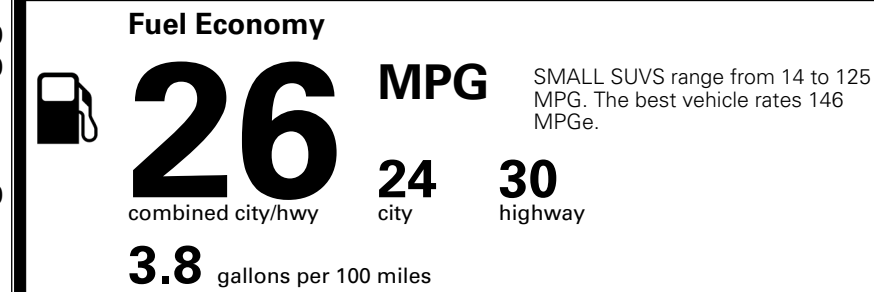

MSRP INCLUDING OPTIONS \$ 35,560.00
 INLAND FREIGHT AND HANDLING \$ 1,495.00

TOTAL MANUFACTURER'S SUGGESTED RETAIL PRICE ► \$ 37,055.00

EPA DOT Fuel Economy and Environment

Gasoline Vehicle

You spend \$1,000 more in fuel costs over 5 years compared to the average new vehicle.