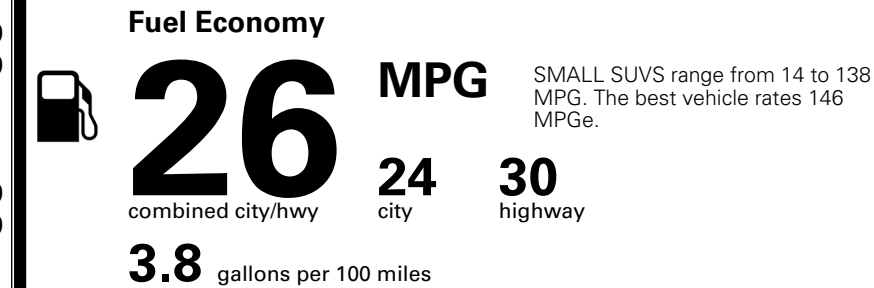

MSRP INCLUDING OPTIONS \$ 35,605.00

INLAND FREIGHT AND HANDLING \$ 1,495.00

TOTAL MANUFACTURER'S SUGGESTED RETAIL PRICE ▶ \$ 37,100.00

EPA DOT Fuel Economy and Environment

Gasoline Vehicle

You spend \$1,000 more in fuel costs over 5 years compared to the average new vehicle.