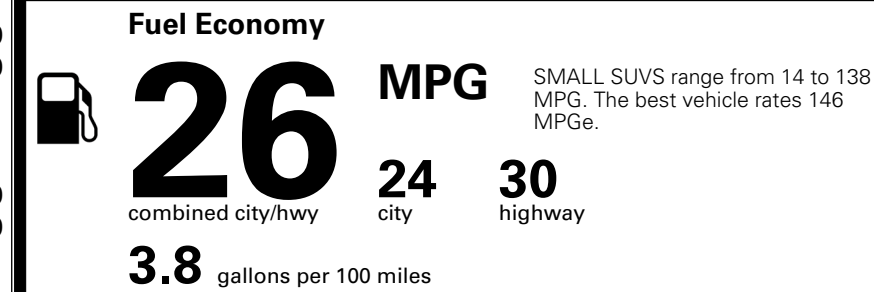

EPA DOT Fuel Economy and Environment

Gasoline Vehicle

You spend $1,000 more in fuel costs over 5 years compared to the average new vehicle.

Annual fuel cost $1,900