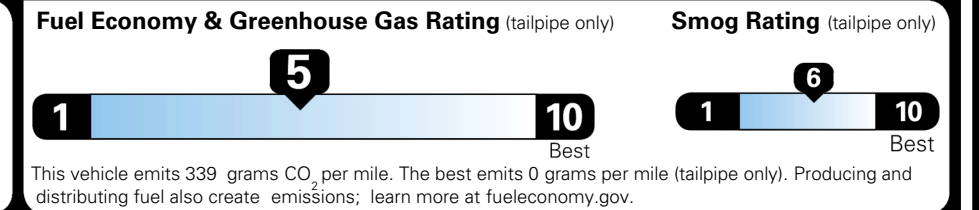

TOTAL ADDITIONAL WEIGHT: 2.0

EPA DOT Fuel Economy and Environment

Gasoline Vehicle

You spend \$1,000 more in fuel costs over 5 years compared to the average new vehicle.

Annual fuel cost \$1,900

Actual results will vary for many reasons, including driving conditions and how you drive and maintain your vehicle. The average new vehicle gets 29 MPG and costs \$8,500 to fuel over 5 years. Cost estimates are based on 15,000 miles per year at \$ 3.30 per gallon. MPGe is miles per gasoline gallon equivalent. Vehicle emissions are a significant cause of climate change and smog.